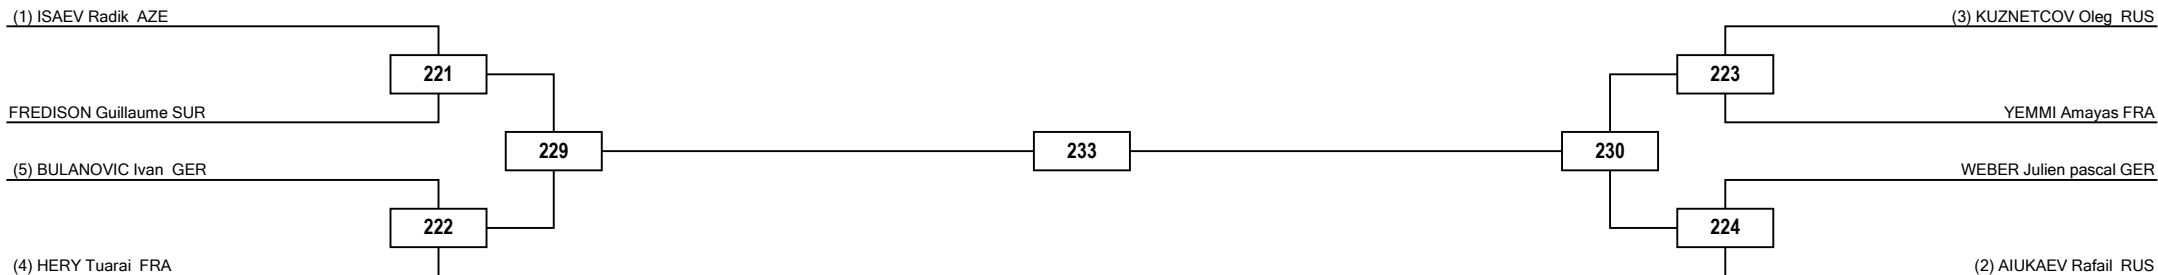

Quarterfinals   Semifinals   Final   Semifinals   Quarterfinals

LEGEND RSC: Win by Referee Stop the Contest   PTG: Win by Point Gap   SUP: win by Superiority   DSQ: Win by disqualification   DQB: Win by Disqualification for unsportsmanlike behavior   DWR: Double Withdrawal   R: Round
(x): Seed   PTF: Win by final score   GDP: Win by Golden Points   WDR: Win by Withdrawal   PUN: Win by Punitive Declaration   DOB: Double disqualification for unsportsmanlike behavior   DDQ: Double Disqualification