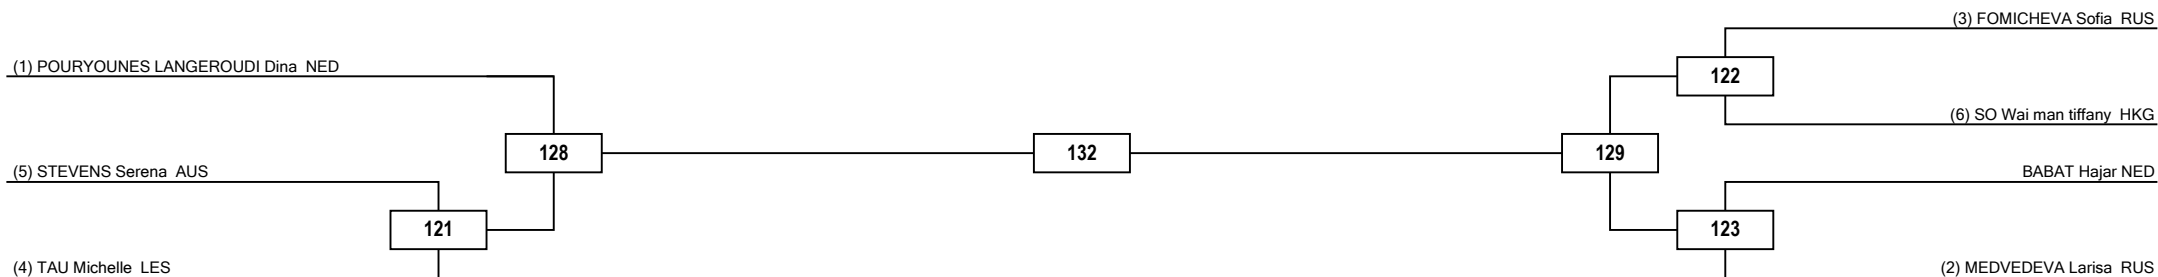

Quarterfinals   Semifinals   Final   Semifinals   Quarterfinals

LEGEND RSC: Win by Referee Stop the Contest   PTG: Win by Point Gap   SUP: win by Superiority   DSQ: Win by disqualification   DQB: Win by Disqualification for unsportsmanlike behavior   DWR: Double Withdrawal   R: Round  
 (x): Seed   PTF: Win by final score   GDP: Win by Golden Points   WDR: Win byWithdrawal   PUN: Win by Punitive Declaration   DOB: Double disqualification for unsportsmanlike behavior   DDQ: Double Disqualification

Round of 32

Round of 16

Quarterfinals

Semifinals

Final

Semifinals

Quarterfinals

Round of 16