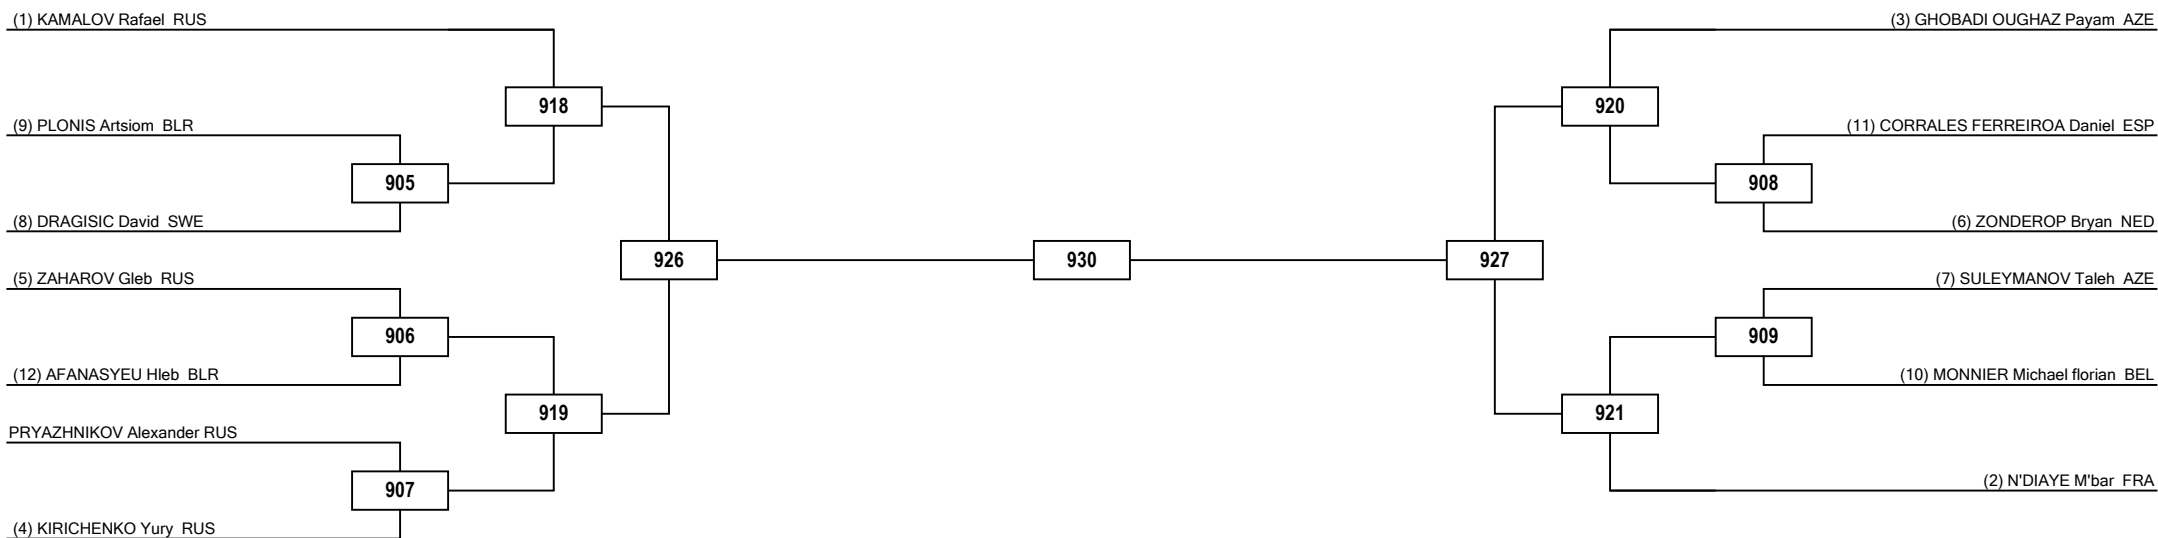

Round of 16

Quarterfinals

Semifinals

Final

Semifinals

Quarterfinals

Round of 16

LEGEND RSC: Win by Referee Stop the Contest PTG: Win by Point Gap SUP: win by Superiority DSQ: Win by disqualification DQB: Win by Disqualification for unsportsmanlike behavior DWR: Double Withdrawal R: Round  
(x): Seed PTF: Win by final score GDP: Win by Golden Points WDR: Win byWithdrawal PUN: Win by Punitive Declaration DOB: Double disqualification for unsportsmanlike behavior DDQ: Double Disqualification