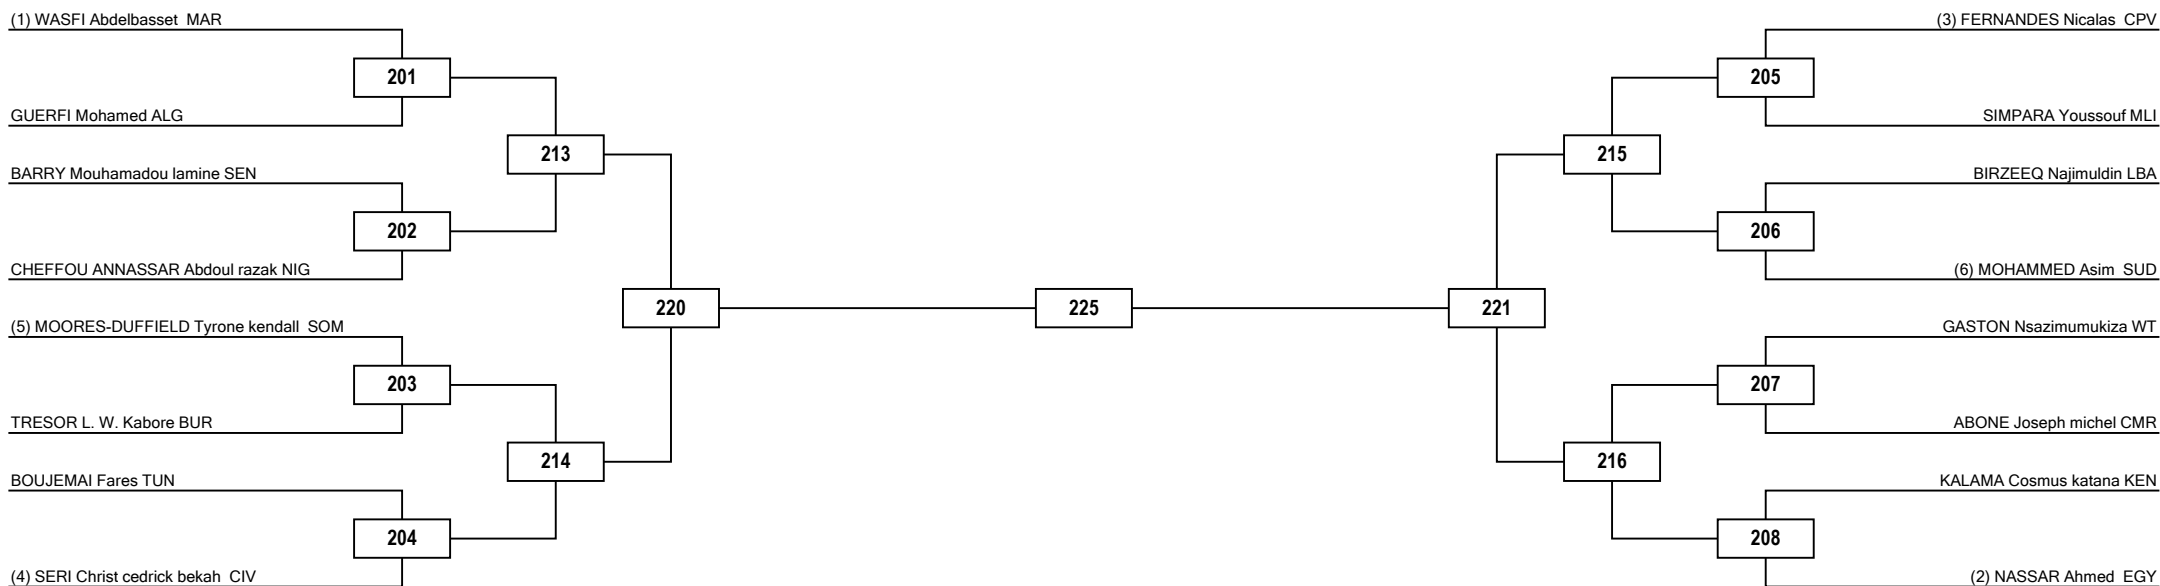

212

(3) OTUADINMA Uzoamaka NGR

MOUEGA Urgence GAB

SABIR Dounia MAR

(2) FAROUK Maisoun EGY

Round of 16

Quarterfinals

Semifinals

Final

Semifinals

Quarterfinals

Round of 16

Round of 16 Quarterfinals Semifinals Final Semifinals Quarterfinals Round of 16

LEGEND RSC: Win by Referee Stop the Contest PTG: Win by Point Gap SUP: win by Superiority DSQ: Win by disqualification DQB: Win by Disqualification for unsportsmanlike behavior DWR: Double Withdrawal R: Round
 (x): Seed PTF: Win by final score GDP: Win by Golden Points WDR: Win by Withdrawal PUN: Win by Punitive Declaration DOB: Double disqualification for unsportsmanlike behavior DDQ: Double Disqualification

Round of 16

Quarterfinals

Semifinals

Final

Semifinals

Quarterfinals

Round of 16

Round of 16

Quarterfinals

Semifinals

Final

Semifinals

Quarterfinals

Round of 16