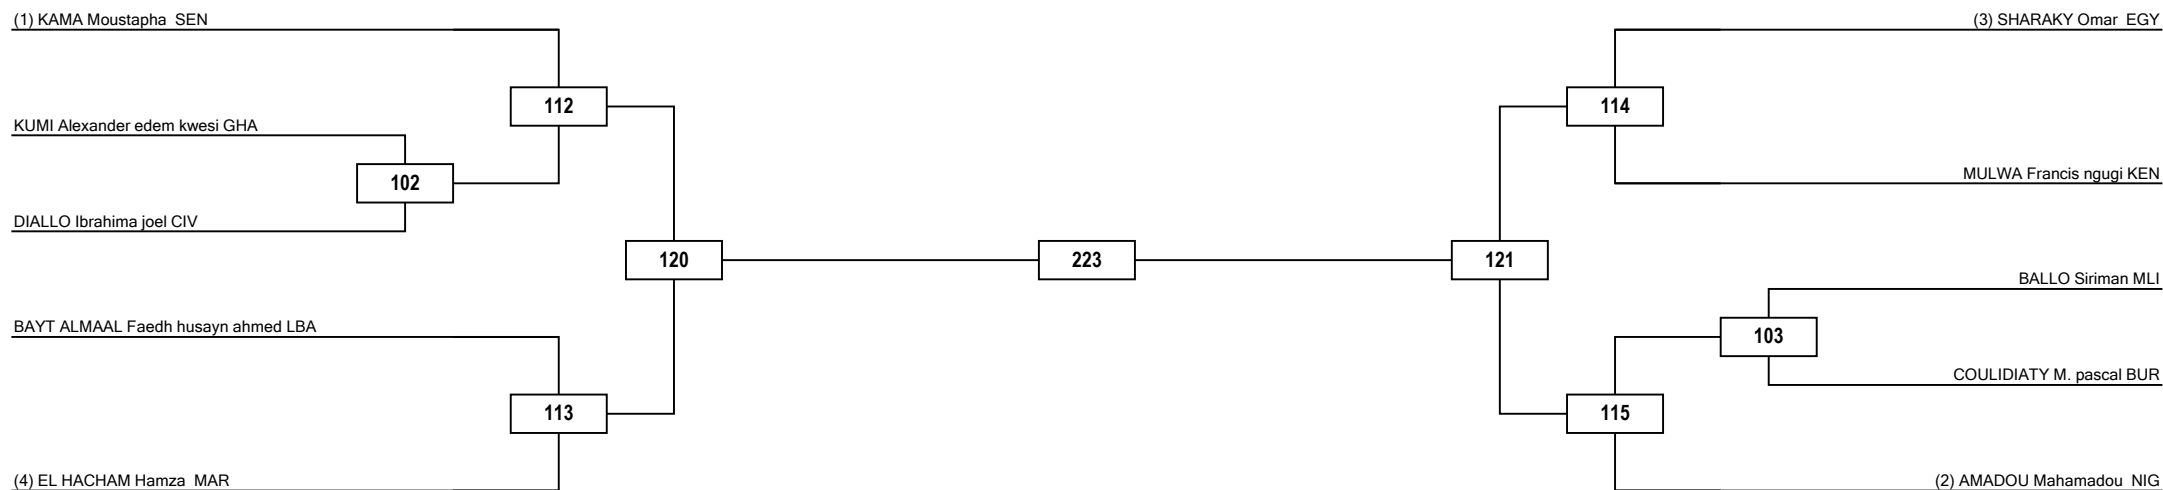

212

(3) OTUADINMA Uzoamaka NGR

MOUEGA Urgence GAB

SABIR Dounia MAR

(2) FAROUK Maisoun EGY

Round of 16

Quarterfinals

Semifinals

Final

Semifinals

Quarterfinals

Round of 16

Round of 16 Quarterfinals Semifinals Final Semifinals Quarterfinals Round of 16

LEGEND RSC: Win by Referee Stop the Contest PTG: Win by Point Gap SUP: win by Superiority DSQ: Win by disqualification DQB: Win by Disqualification for unsportsmanlike behavior DWR: Double Withdrawal R: Round
 (x): Seed PTF: Win by final score GDP: Win by Golden Points WDR: Win by Withdrawal PUN: Win by Punitive Declaration DOB: Double disqualification for unsportsmanlike behavior DDQ: Double Disqualification

Round of 16

Quarterfinals

Semifinals

Final

Semifinals

Quarterfinals

Round of 16

Round of 16

Quarterfinals

Semifinals

Final

Semifinals

Quarterfinals

Round of 16