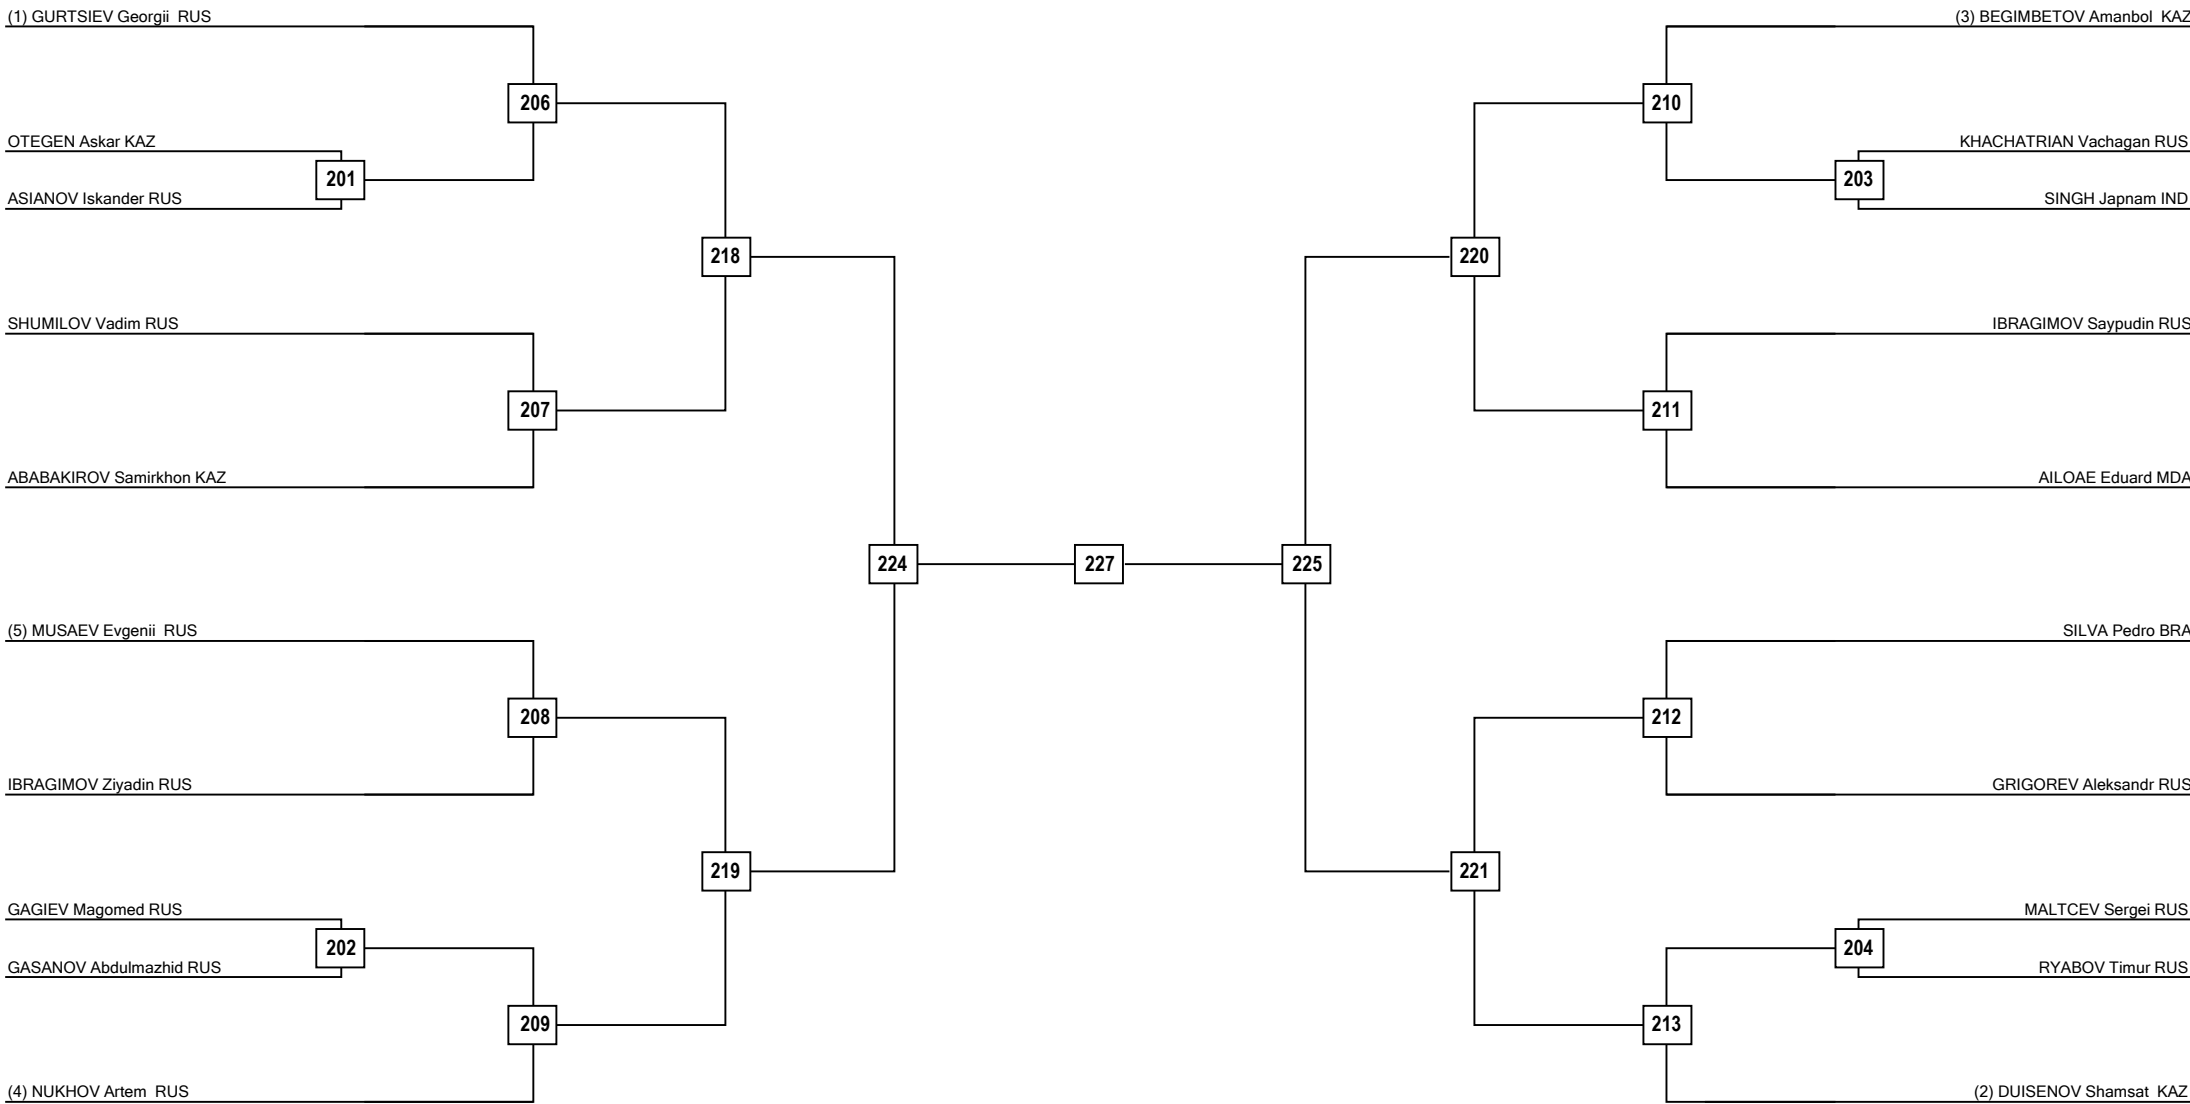

Round of 32   Round of 16   Quarterfinals   Semifinals   Final   Semifinals   Quarterfinals   Round of 16   Round of 32

LEGEND RSC: Win by Referee Stop the Contest   PTG: Win by Point Gap   SUP: win by Superiority   DSQ: Win by disqualification   DQB: Win by Disqualification for unsportsmanlike behavior   DWR: Double Withdrawal   R: Round
(x): Seed   PTF: Win by final score   GDP: Win by Golden Points   WDR: Win by Withdrawal   PUN: Win by Punitive Declaration   DOB: Double disqualification for unsportsmanlike behavior   DDQ: Double Disqualification