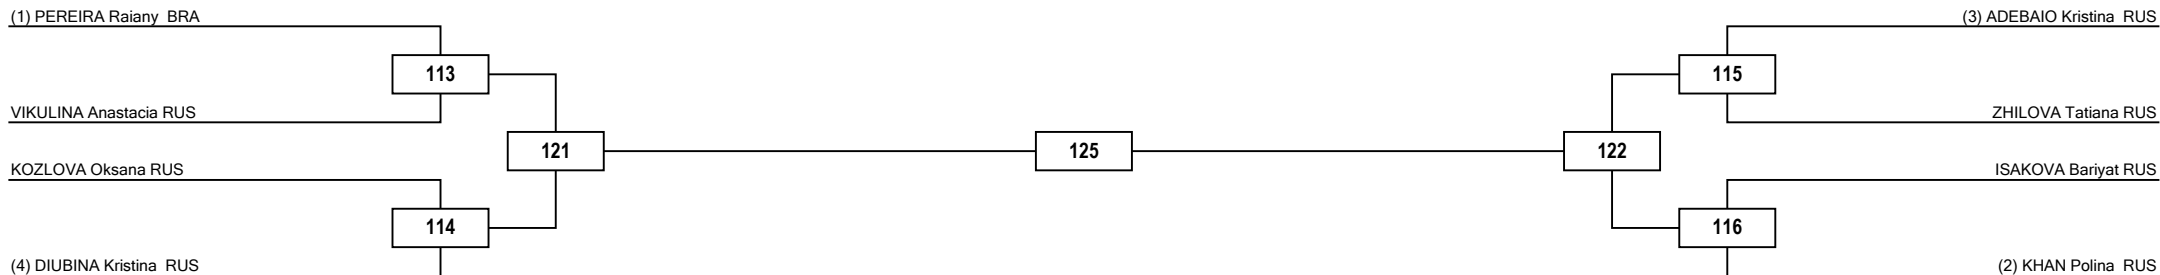

Round of 16

Quarterfinals

Semifinals

Final

Semifinals

Quarterfinals

Round of 16

LEGEND RSC: Win by Referee Stop the Contest PTG: Win by Point Gap SUP: win by Superiority DSQ: Win by disqualification DQB: Win by Disqualification for unsportsmanlike behavior DWR: Double Withdrawal R: Round
 (x): Seed PTF: Win by final score GDP: Win by Golden Points WDR: Win by Withdrawal PUN: Win by Punitive Declaration DOB: Double disqualification for unsportsmanlike behavior DDQ: Double Disqualification

Semifinals

Final

Semifinals

Quarterfinals

Semifinals

Final

Semifinals

Quarterfinals

LEGEND RSC: Win by Referee Stop the Contest PTG: Win by Point Gap SUP: win by Superiority DSQ: Win by disqualification DQB: Win by Disqualification for unsportsmanlike behavior DWR: Double Withdrawal R: Round
 (x): Seed PTF: Win by final score GDP: Win by Golden Points WDR: Win byWithdrawal PUN: Win by Punitive Declaration DOB: Double disqualification for unsportsmanlike behavior DDQ: Double Disqualification