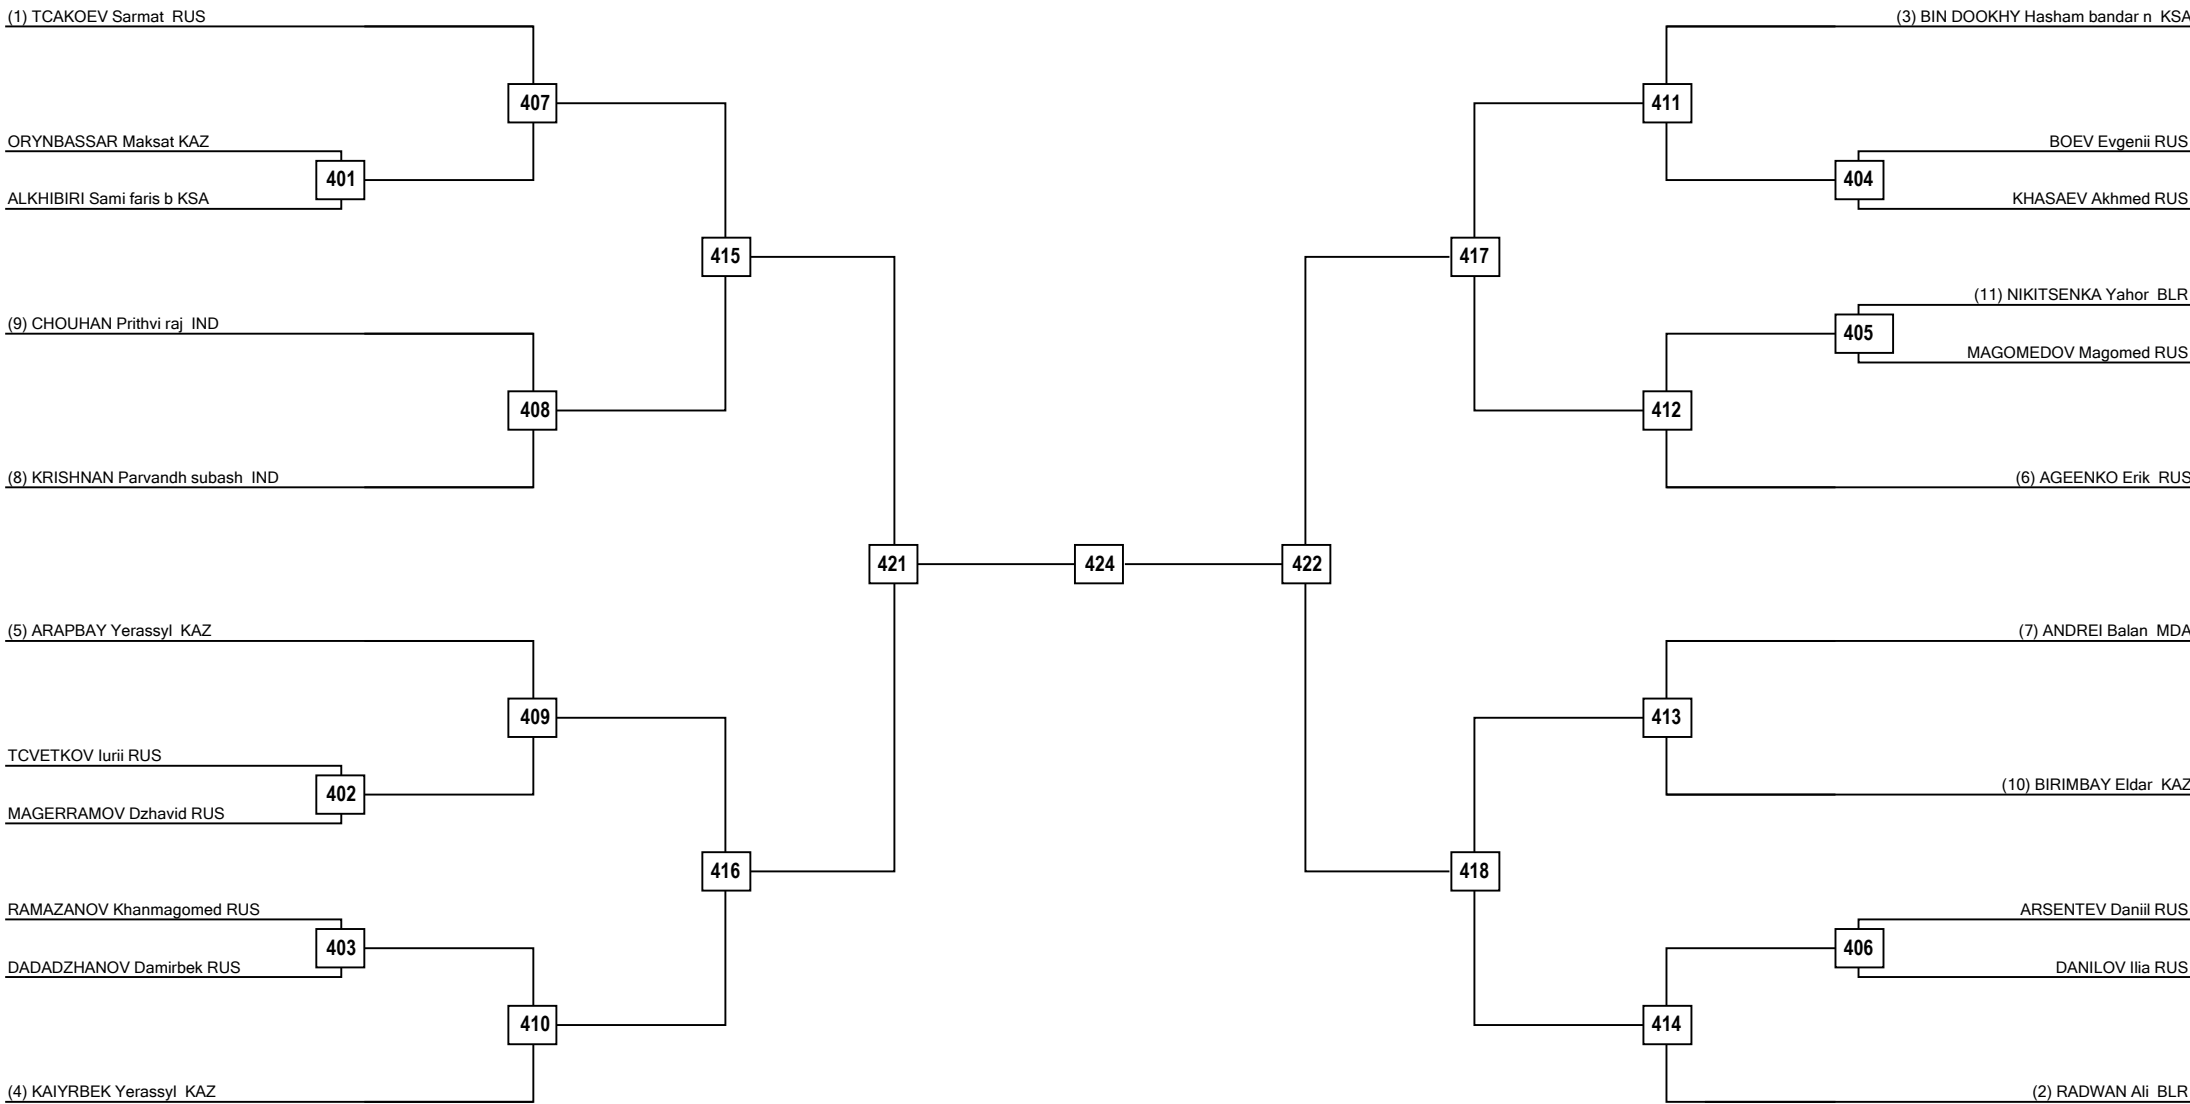

LEGEND RSC: Win by Referee Stop the Contest PTG: Win by Point Gap SUP: win by Superiority DSQ: Win by disqualification DQB: Win by Disqualification for unsportsmanlike behavior DWR: Double Withdrawal R: Round
(x): Seed PTF: Win by final score GDP: Win by Golden Points WDR: Win byWithdrawal PUN: Win by Punitive Declaration DOB: Double disqualification for unsportsmanlike behavior DDQ: Double Disqualification