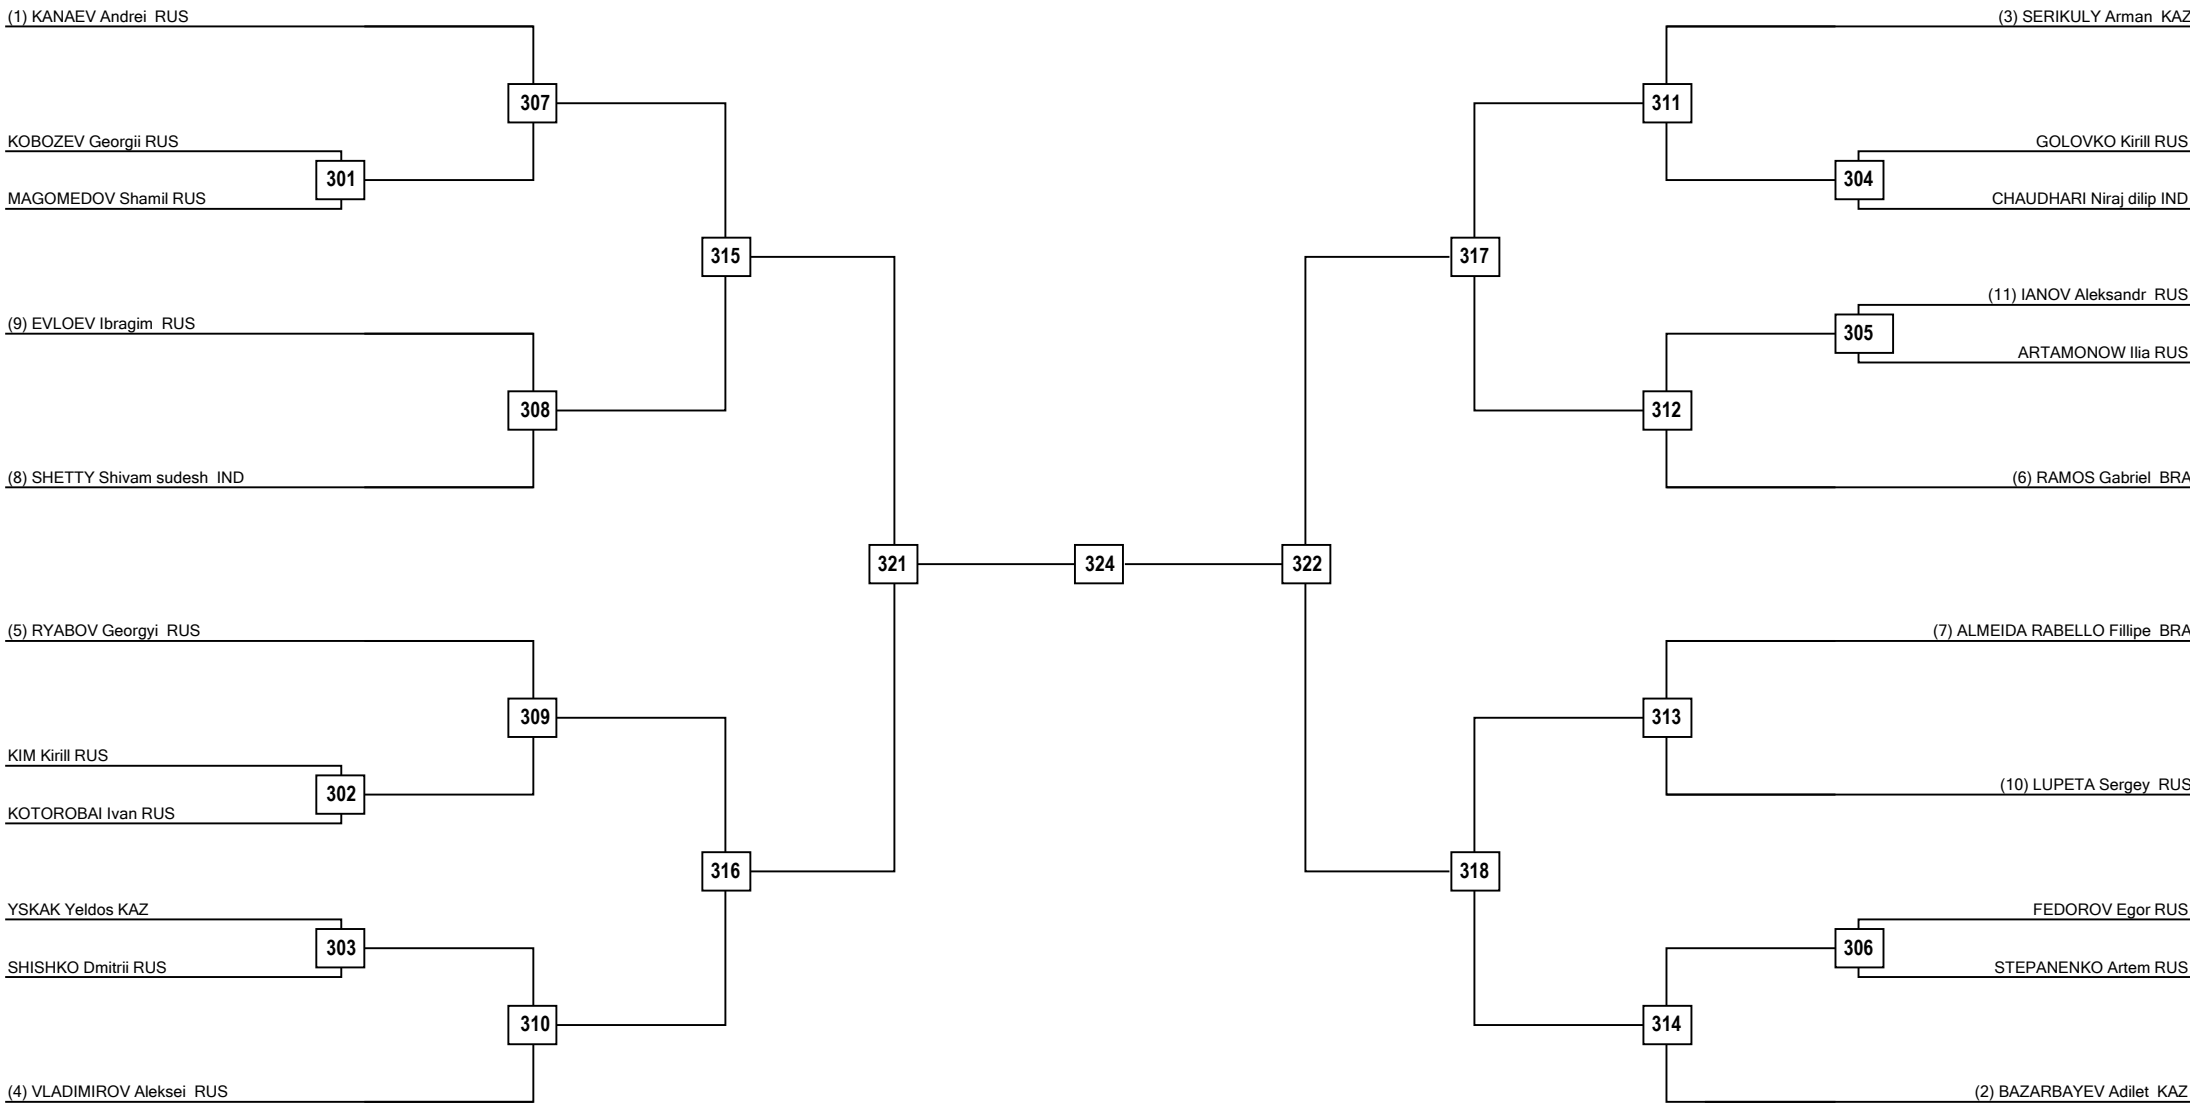

Round of 32	Round of 16	Quarterfinals	Semifinals	Final	Semifinals	Quarterfinals	Round of 16	Round of 32
-------------	-------------	---------------	------------	-------	------------	---------------	-------------	-------------

LEGEND RSC: Win by Referee Stop the Contest PTG: Win by Point Gap SUP: win by Superiority DSQ: Win by disqualification DQB: Win by Disqualification for unsportsmanlike behavior DWR: Double Withdrawal R: Round
 (x): Seed PTF: Win by final score GDP: Win by Golden Points WDR: Win by Withdrawal PUN: Win by Punitive Declaration DOB: Double disqualification for unsportsmanlike behavior DDQ: Double Disqualification

Round of 32 Round of 16 Quarterfinals Semifinals Final Semifinals Quarterfinals Round of 16 Round of 32

LEGEND RSC: Win by Referee Stop the Contest PTG: Win by Point Gap SUP: win by Superiority DSQ: Win by disqualification DQB: Win by Disqualification for unsportsmanlike behavior DWR: Double Withdrawal R: Round
 (x): Seed PTF: Win by final score GDP: Win by Golden Points WDR: Win by Withdrawal PUN: Win by Punitive Declaration DOB: Double disqualification for unsportsmanlike behavior DDQ: Double Disqualification