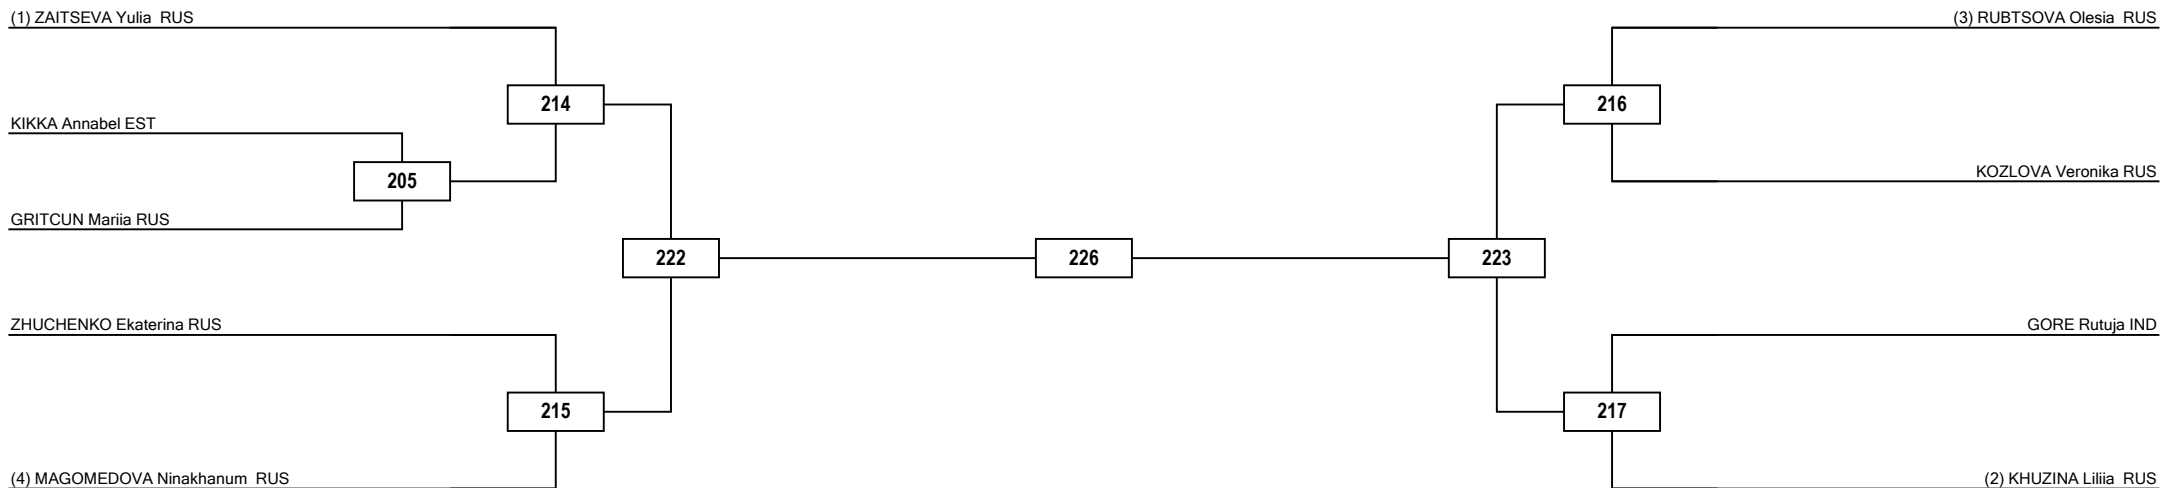

Round of 16

Quarterfinals

Semifinals

Final

Semifinals

Quarterfinals

Round of 16

LEGEND RSC: Win by Referee Stop the Contest PTG: Win by Point Gap SUP: win by Superiority DSQ: Win by disqualification DQB: Win by Disqualification for unsportsmanlike behavior DWR: Double Withdrawal R: Round
 (x): Seed PTF: Win by final score GDP: Win by Golden Points WDR: Win by Withdrawal PUN: Win by Punitive Declaration DOB: Double disqualification for unsportsmanlike behavior DDQ: Double Disqualification

Semifinals

Final

Semifinals

Quarterfinals

Semifinals

Final

Semifinals

Quarterfinals

LEGEND RSC: Win by Referee Stop the Contest PTG: Win by Point Gap SUP: win by Superiority DSQ: Win by disqualification DQB: Win by Disqualification for unsportsmanlike behavior DWR: Double Withdrawal R: Round
 (x): Seed PTF: Win by final score GDP: Win by Golden Points WDR: Win byWithdrawal PUN: Win by Punitive Declaration DOB: Double disqualification for unsportsmanlike behavior DDQ: Double Disqualification