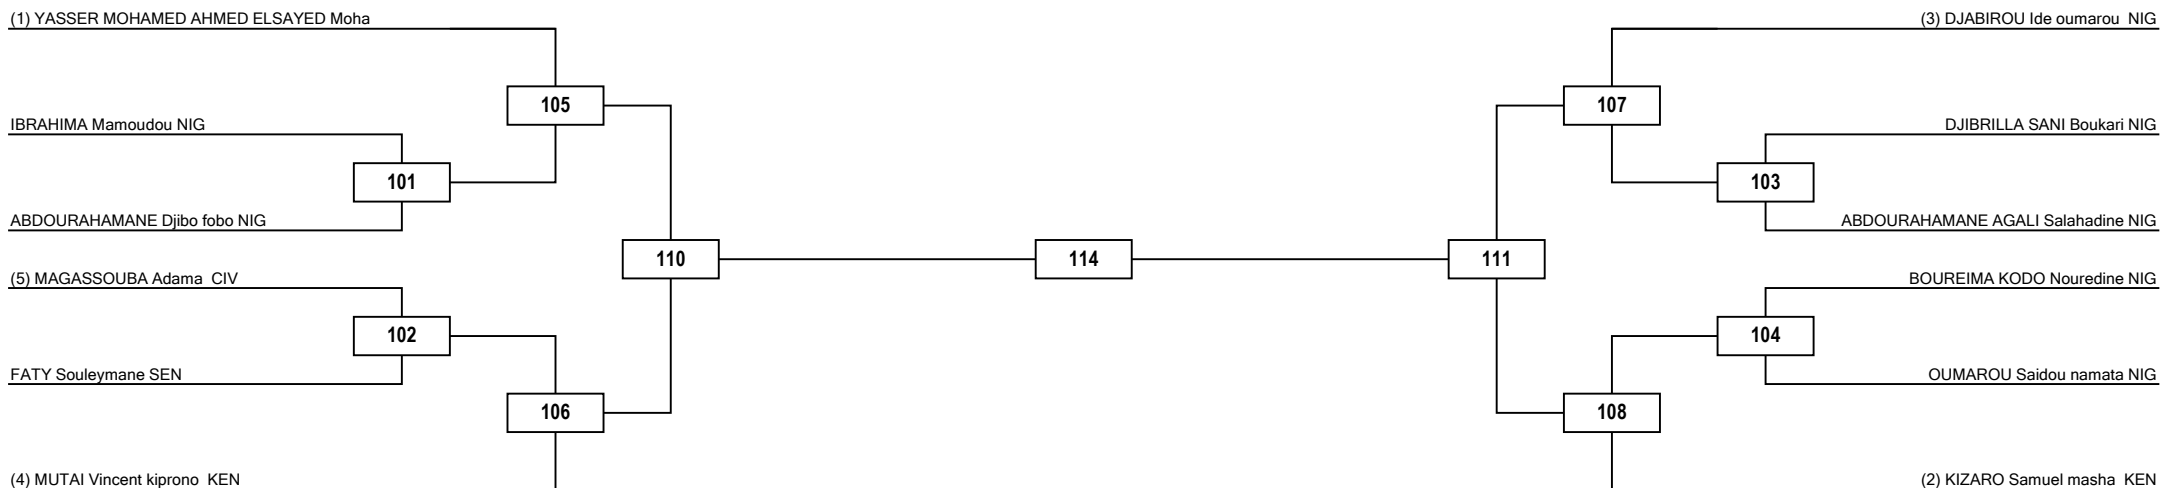

KYEREMAA Patricia GHA

(2) SHABAN Adizatu GHA

LEGEND RSC: Win by Referee Stop the Contest PTG: Win by Point Gap SUP: win by Superiority DSQ: Win by disqualification DQB: Win by Disqualification for unsportsmanlike behavior DWR: Double Withdrawal R: Round  
(x): Seed PTF: Win by final score GDP: Win by Golden Points WDR: Win byWithdrawal PUN: Win by Punitive Declaration DOB: Double disqualification for unsportsmanlike behavior DDQ: Double Disqualification

Round of 16

Quarterfinals

Semifinals

Final

Semifinals

Quarterfinals

Round of 16

LEGEND RSC: Win by Referee Stop the Contest PTG: Win by Point Gap SUP: win by Superiority DSQ: Win by disqualification DQB: Win by Disqualification for unsportsmanlike behavior DWR: Double Withdrawal R: Round  
 (x): Seed PTF: Win by final score GDP: Win by Golden Points WDR: Win byWithdrawal PUN: Win by Punitive Declaration DOB: Double disqualification for unsportsmanlike behavior DDQ: Double Disqualification

Quarterfinals

Semifinals

Final

Semifinals

Quarterfinals

Quarterfinals

Semifinals

Final