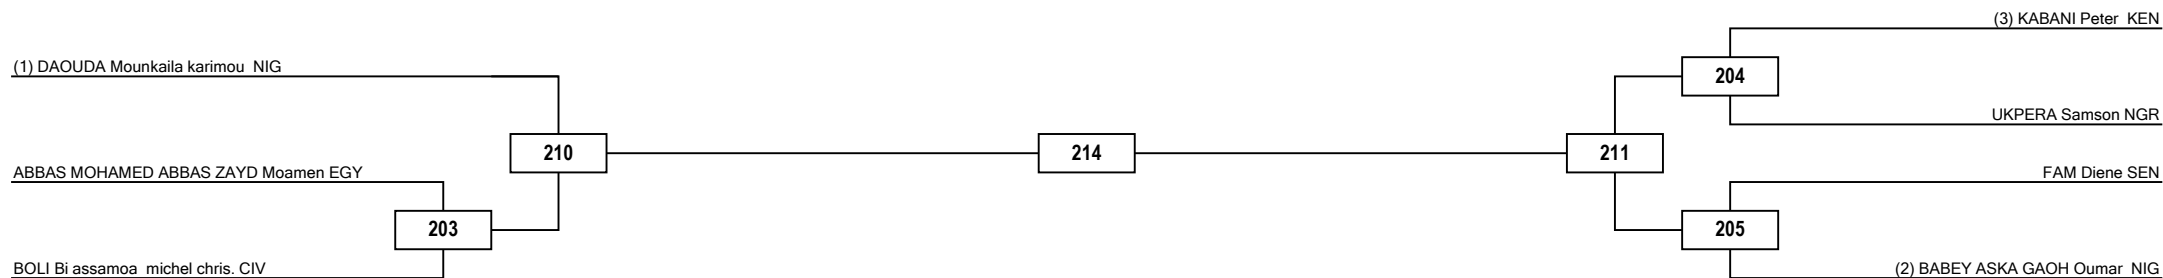

Round of 16

Quarterfinals

Semifinals

Final

Semifinals

Quarterfinals

Round of 16

LEGEND RSC: Win by Referee Stop the Contest PTG: Win by Point Gap SUP: win by Superiority DSQ: Win by disqualification DQB: Win by Disqualification for unsportsmanlike behavior DWR: Double Withdrawal R: Round  
 (x): Seed PTF: Win by final score GDP: Win by Golden Points WDR: Win byWithdrawal PUN: Win by Punitive Declaration DOB: Double disqualification for unsportsmanlike behavior DDQ: Double Disqualification

Quarterfinals

Semifinals

Final

Semifinals

Quarterfinals

Quarterfinals

Semifinals

Final