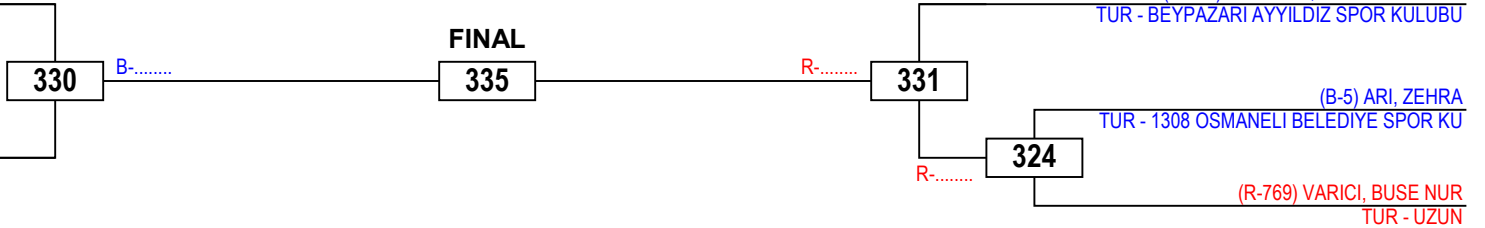

ETU - EUROPEAN CLUBS CHAMPIONSHIPS 2017

Cadets Female A -55

Competitors: 5

SPORTCENTER MARITIME PINE BEACH HOTEL CONVENTION C

BELEK / ANTALYA

Monday 06 February 2017

(B-185) AKAGUNDUZ, CEYDA
TUR - BUCA BELEDIYESI G.S.K.

(R-62) YILMAZ, ESLEM CEREN
TUR - ARIFIYE ATILGAN SPOR KULUBU

Results Legend:

PTF	Points	PUN	Punitive
PTG	Point Gap		Declaration
GP	Golden Point	RSC	Referee Stops
SUP	Superiority		Contest
WDR	Withdrawal	DSQ	Disqualification