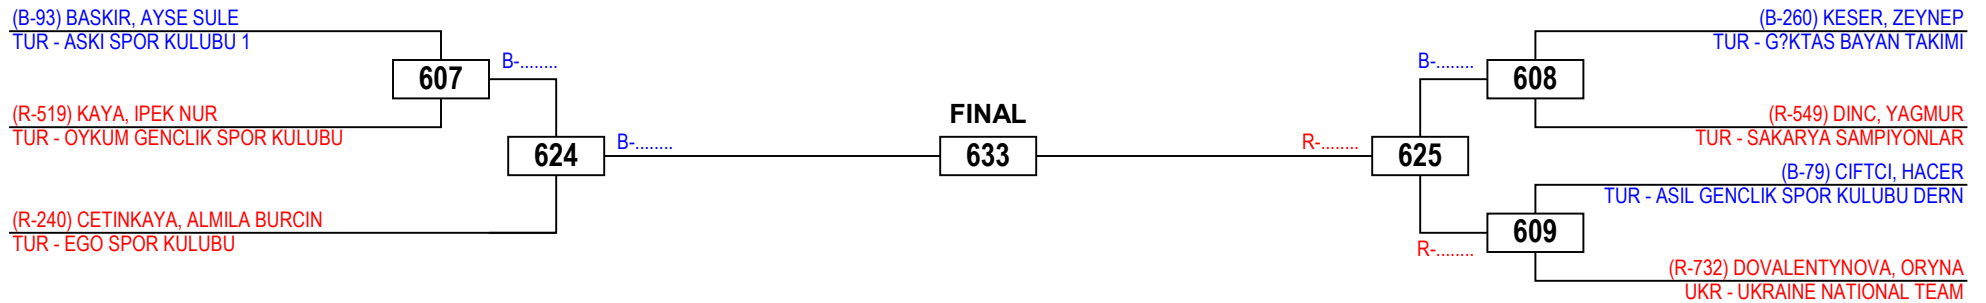

Competitors: 7

SPORTCENTER MARITIME PINE BEACH HOTEL CONVENTION C
BELEK / ANTALYA
Monday 06 February 2017

Results Legend:

PTF	Points	PUN	Punitive
PTG	Point Gap		Declaration
GP	Golden Point	RSC	Referee Stops
SUP	Superiority		Contest
WDR	Withdrawal	DSQ	Disqualification