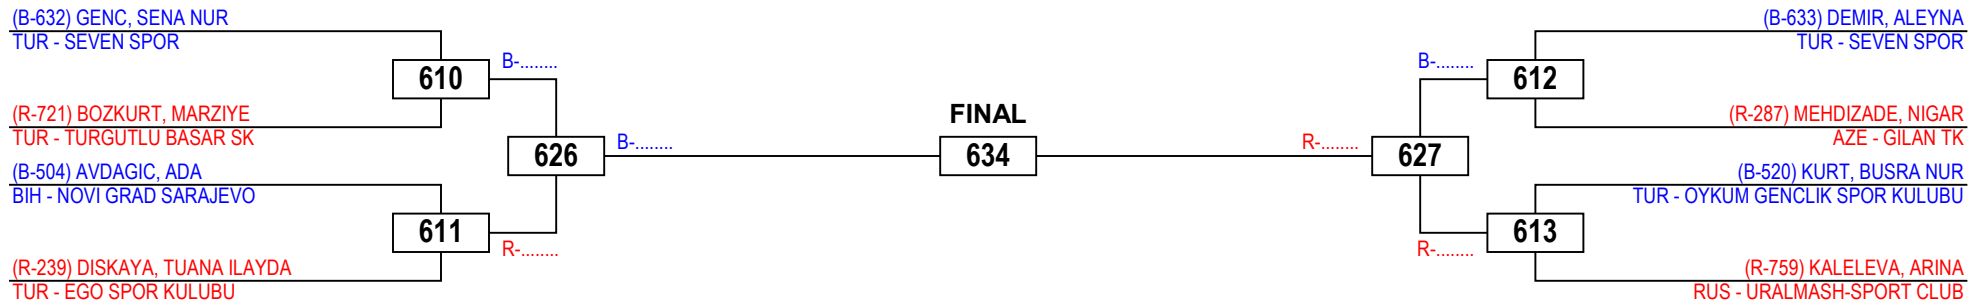

ETU - EUROPEAN CLUBS CHAMPIONSHIPS 2017

Cadets Female A -29

Competitors: 8

SPORTCENTER MARITIME PINE BEACH HOTEL CONVENTION C

BELEK / ANTALYA

Monday 06 February 2017

Results Legend:

PTF	Points	PUN	Punitive
PTG	Point Gap		Declaration
GP	Golden Point	RSC	Referee Stops
SUP	Superiority		Contest
WDR	Withdrawal	DSQ	Disqualification

ETU - EUROPEAN CLUBS CHAMPIONSHIPS 2017

Cadets Female A -33

Competitors: 12

SPORTCENTER MARITIME PINE BEACH HOTEL CONVENTION C
BELEK / ANTALYA

Monday 06 February 2017

Results Legend:

PTF	Points	PUN	Punitive
PTG	Point Gap		Declaration
GP	Golden Point	RSC	Referee Stops
SUP	Superiority		Contest
WDR	Withdrawal	DSQ	Disqualification