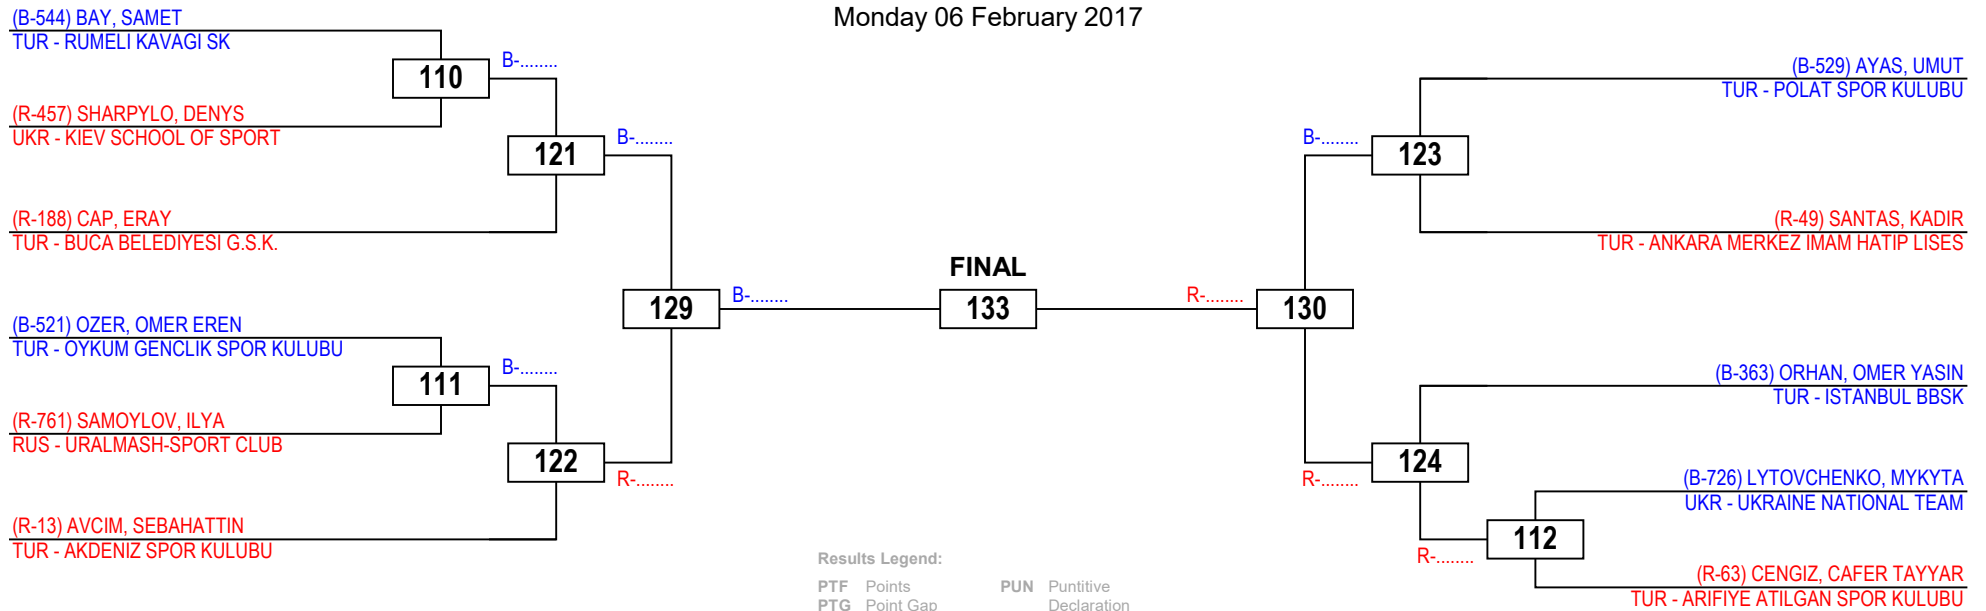

Competitors: 11

SPORTCENTER MARITIME PINE BEACH HOTEL CONVENTION C
BELEK / ANTALYA
Monday 06 February 2017

ETU - EUROPEAN CLUBS CHAMPIONSHIPS 2017

Cadets Male A -53

Competitors: 9

SPORTCENTER MARITIME PINE BEACH HOTEL CONVENTION C
BELEK / ANTALYA