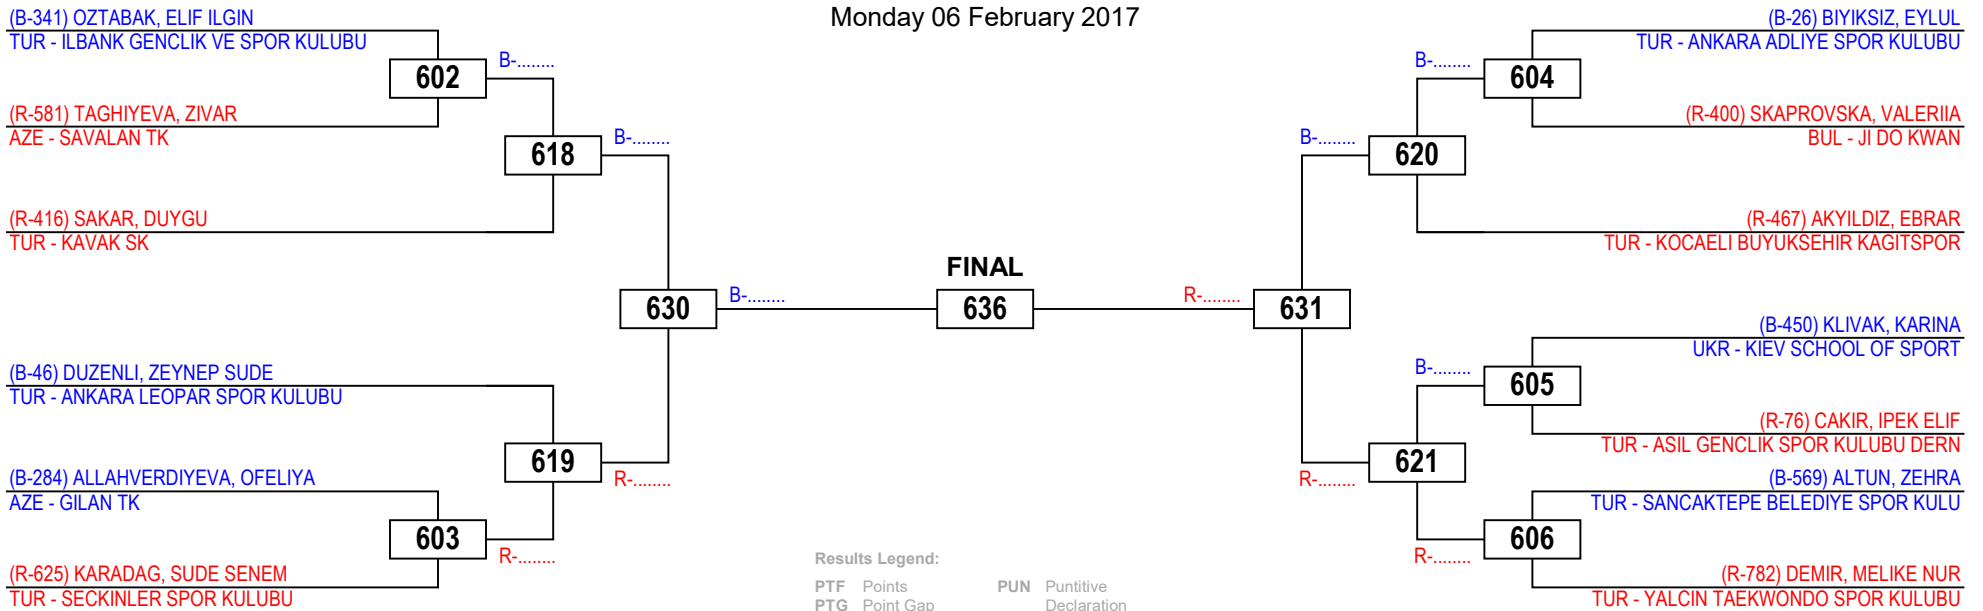

ETU - EUROPEAN CLUBS CHAMPIONSHIPS 2017

Cadets Female A -41

Competitors: 13

SPORTCENTER MARITIME PINE BEACH HOTEL CONVENTION C
BELEK / ANTALYA

Monday 06 February 2017