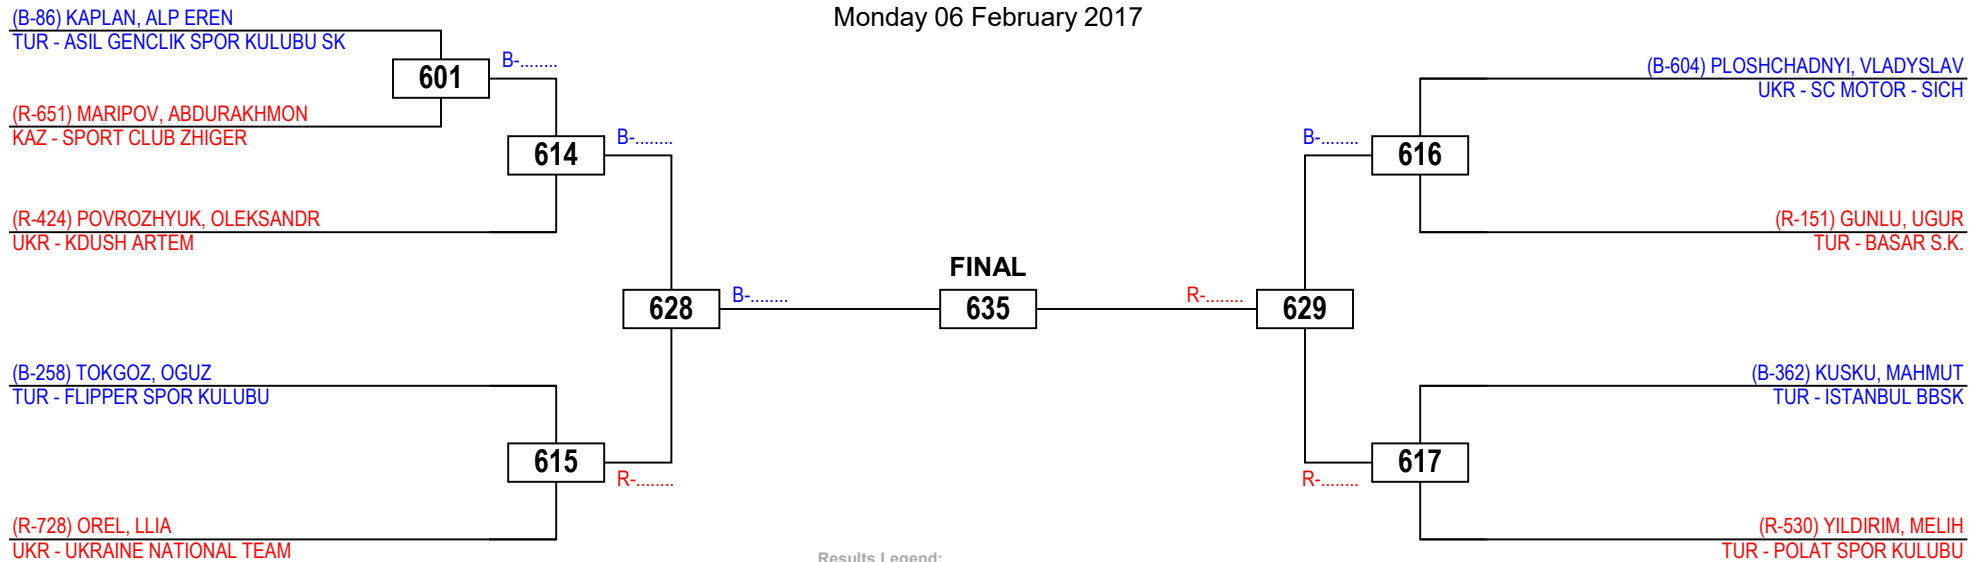

ETU - EUROPEAN CLUBS CHAMPIONSHIPS 2017

Cadets Male A -53

Competitors: 9

SPORTCENTER MARITIME PINE BEACH HOTEL CONVENTION C
BELEK / ANTALYA

Monday 06 February 2017

Results Legend:

PTF	Points	PUN	Punitive
PTG	Point Gap		Declaration
GP	Golden Point	RSC	Referee Stops
SUP	Superiority		Contest
WDR	Withdrawal	DSQ	Disqualification