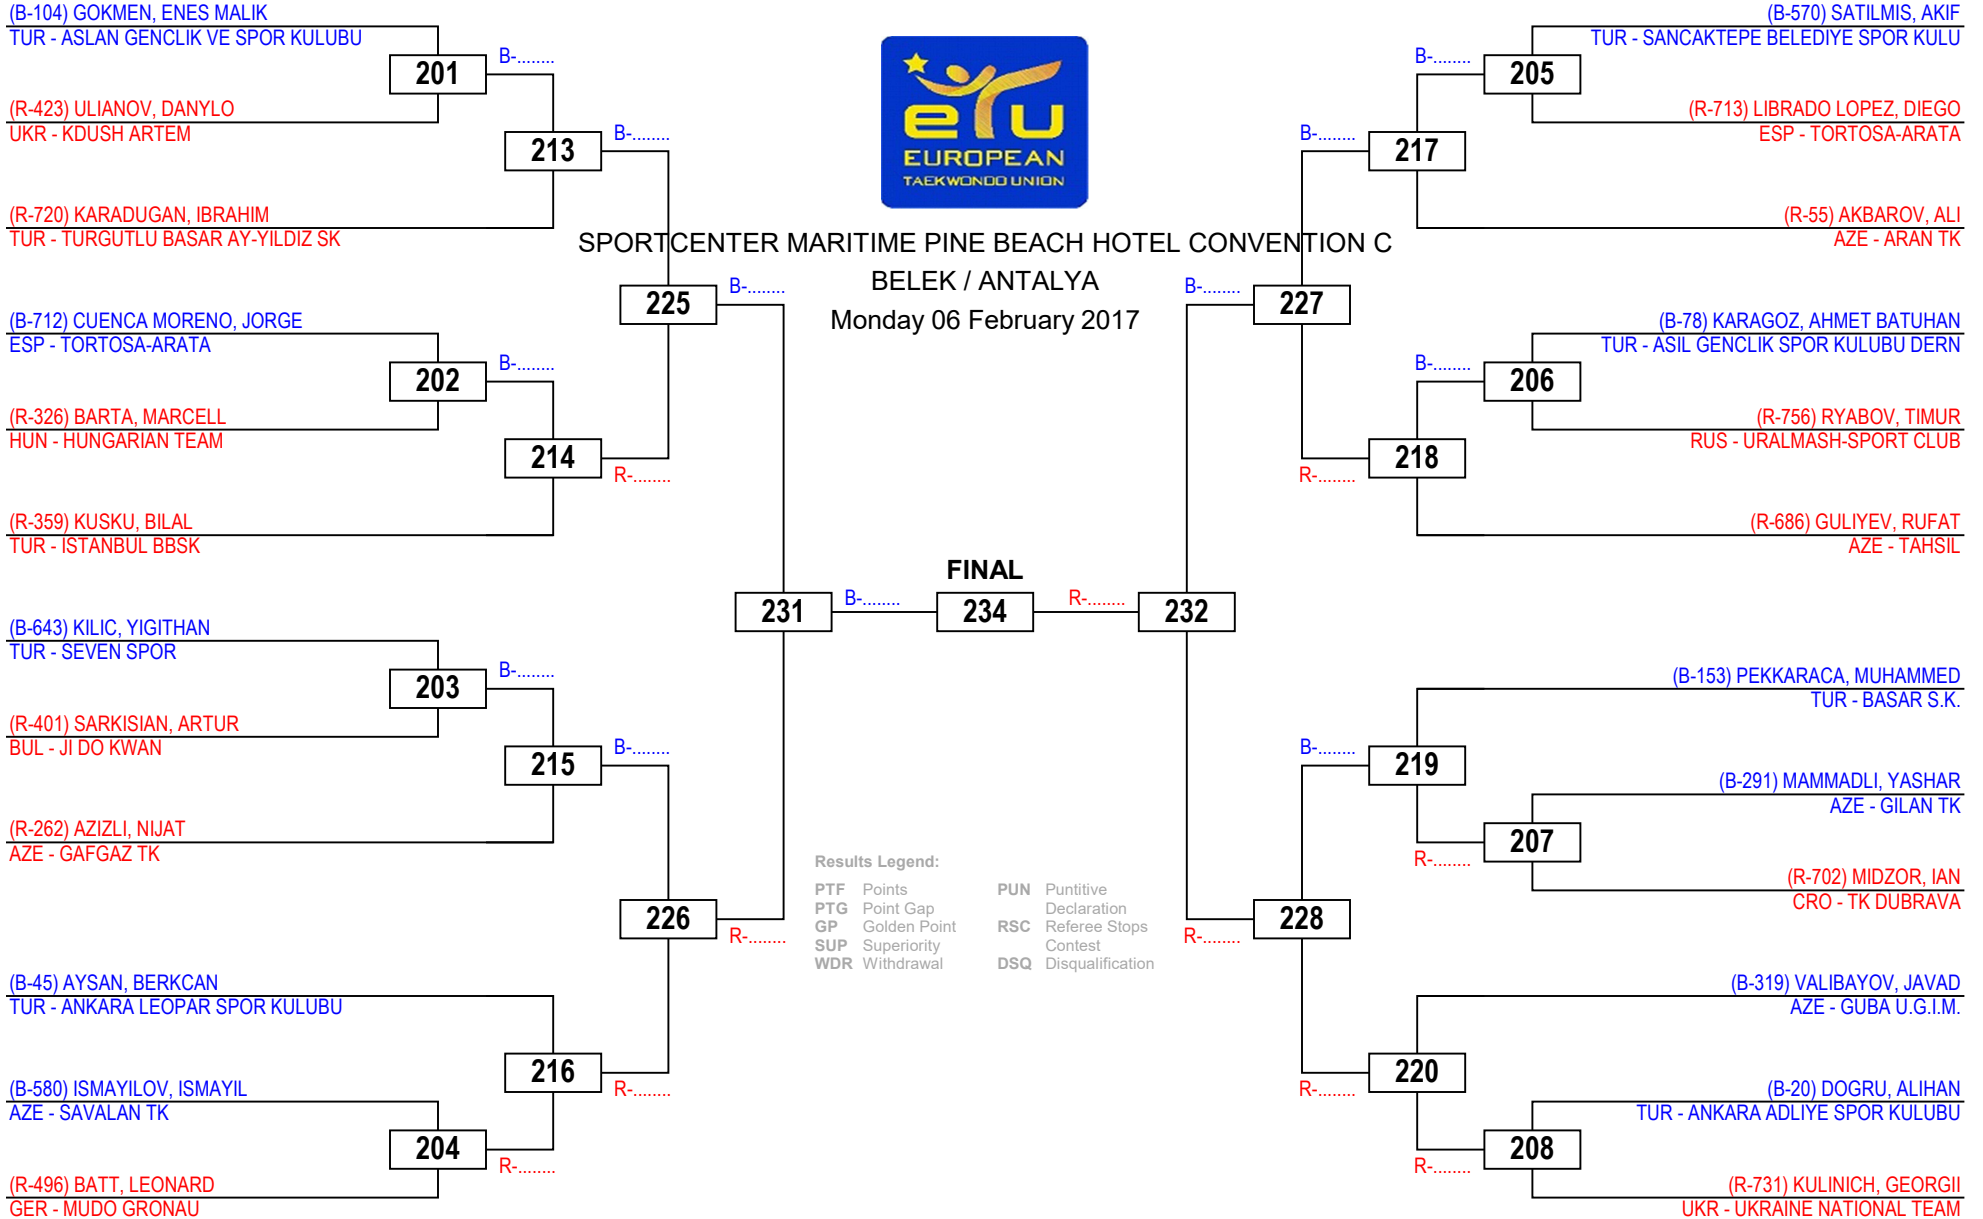

SPORTCENTER MARITIME PINE BEACH HOTEL CONVENTION C

BELEK / ANTALYA

Monday 06 February 2017

ETU - EUROPEAN CLUBS CHAMPIONSHIPS 2017

Cadets Male A -41

Competitors: 24

SPORTCENTER MARITIME PINE BEACH HOTEL CONVENTION C

BELEK / ANTALYA
Monday 06 February 2017

ETU - EUROPEAN CLUBS CHAMPIONSHIPS 2017

Cadets Male A -45

Competitors: 25

SPORTCENTER MARITIME PINE BEACH HOTEL CONVENTION C

BELEK / ANTALYA

Monday 06 February 2017

Results Legend: