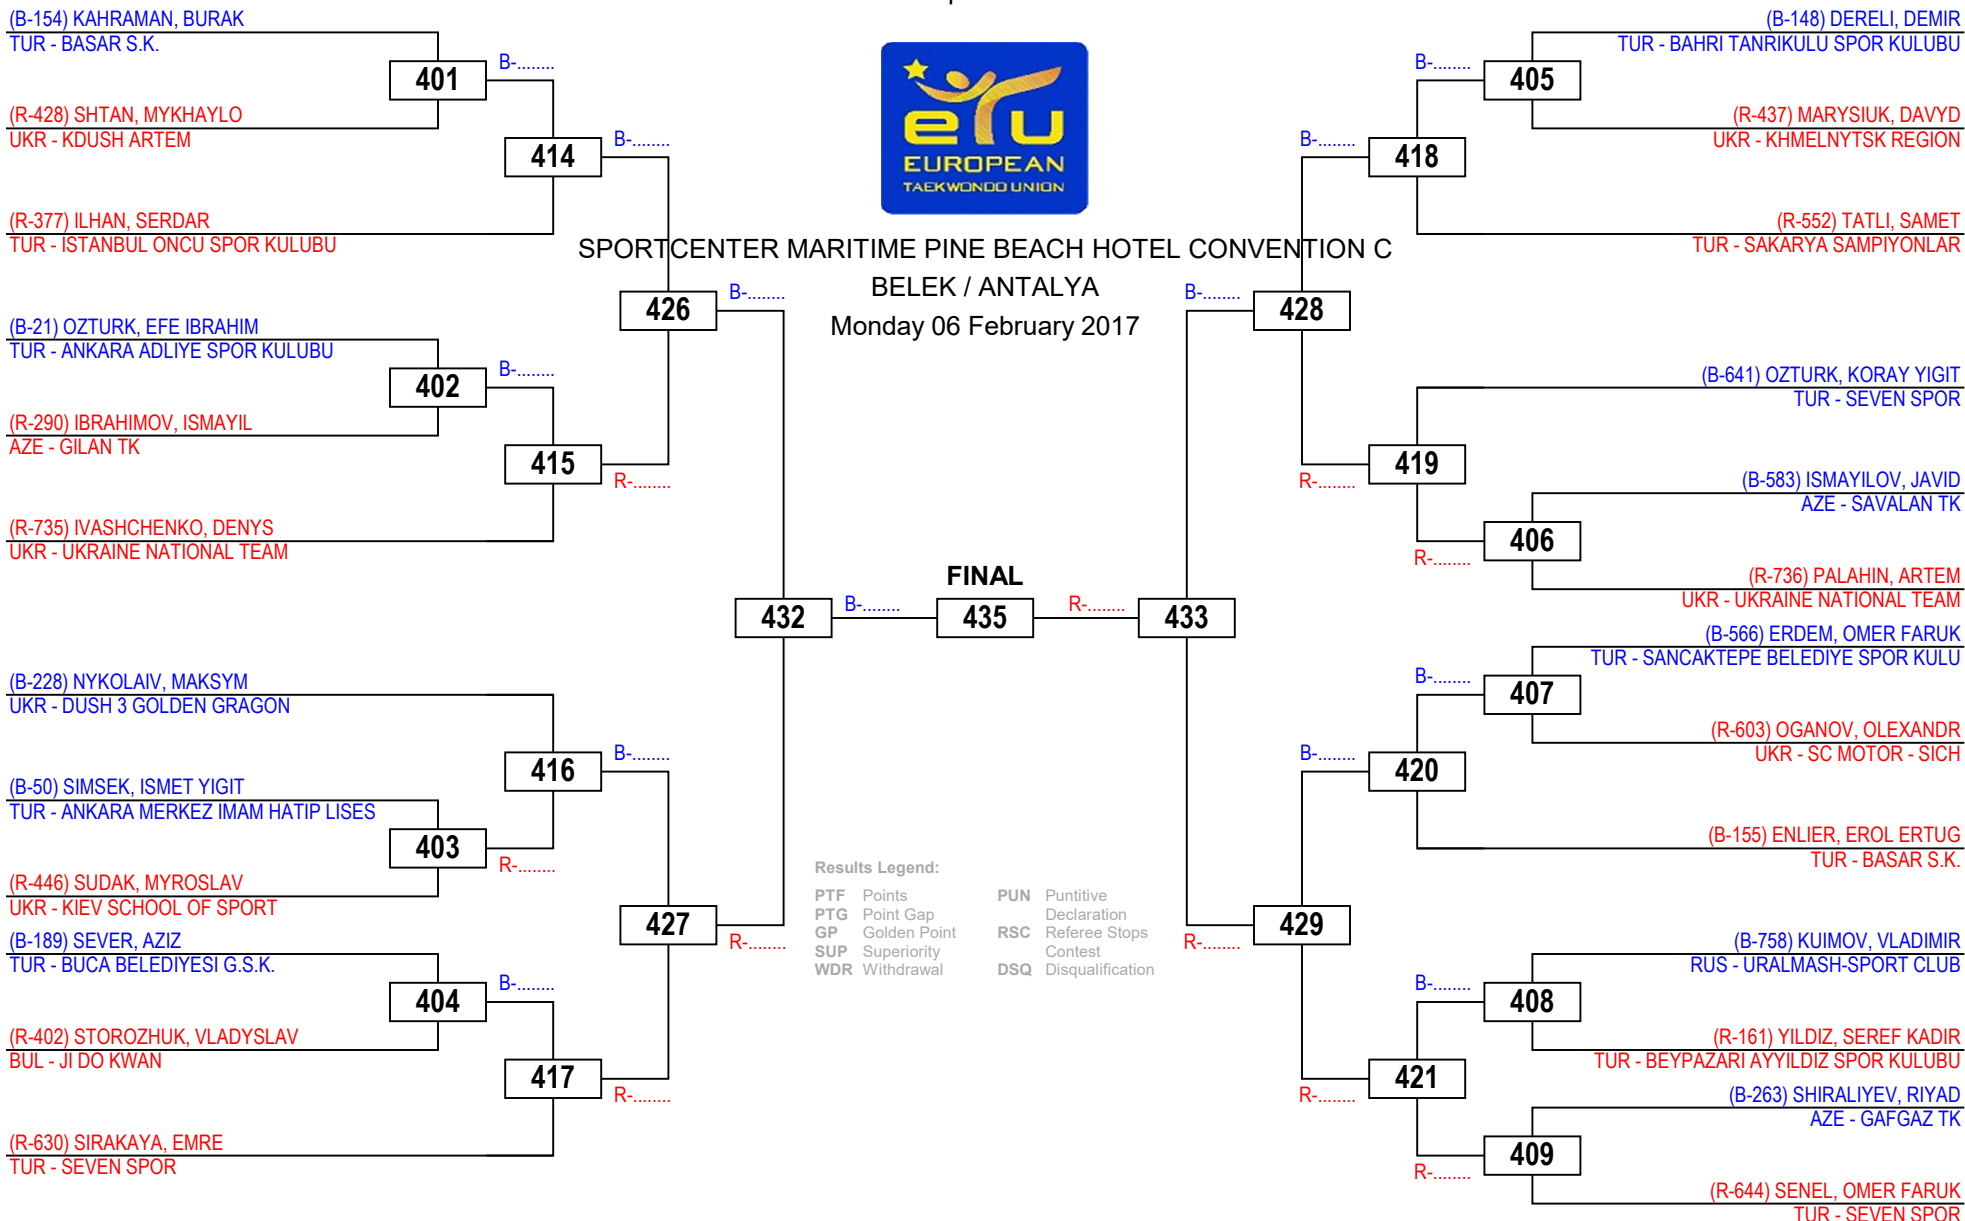

ETU - EUROPEAN CLUBS CHAMPIONSHIPS 2017

Cadets Male A -37

Competitors: 25

SPORTCENTER MARITIME PINE BEACH HOTEL CONVENTION C

BELEK / ANTALYA

Monday 06 February 2017