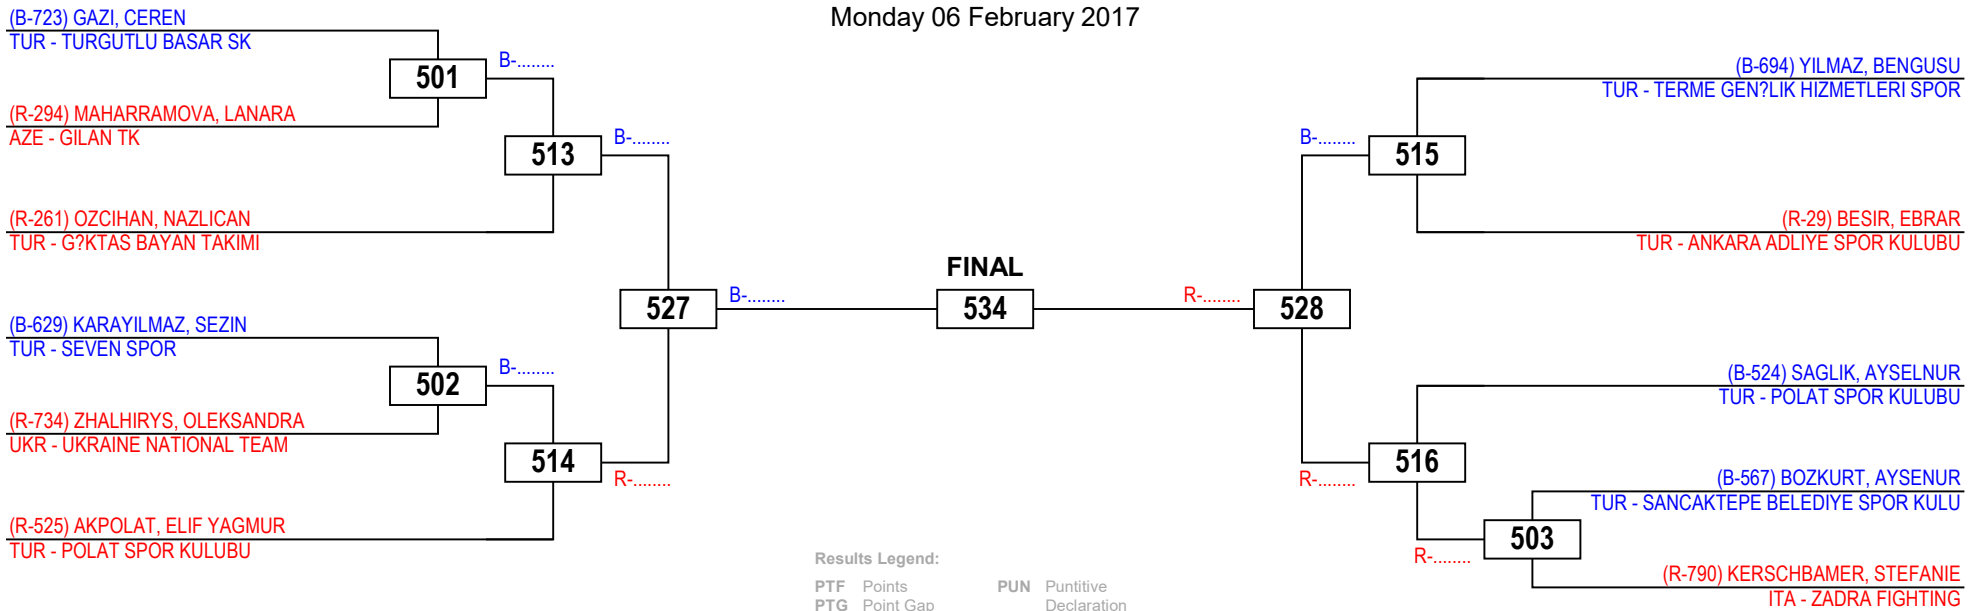

ETU - EUROPEAN CLUBS CHAMPIONSHIPS 2017

Cadets Female A +59

Competitors: 11

SPORTCENTER MARITIME PINE BEACH HOTEL CONVENTION C
BELEK / ANTALYA
Monday 06 February 2017