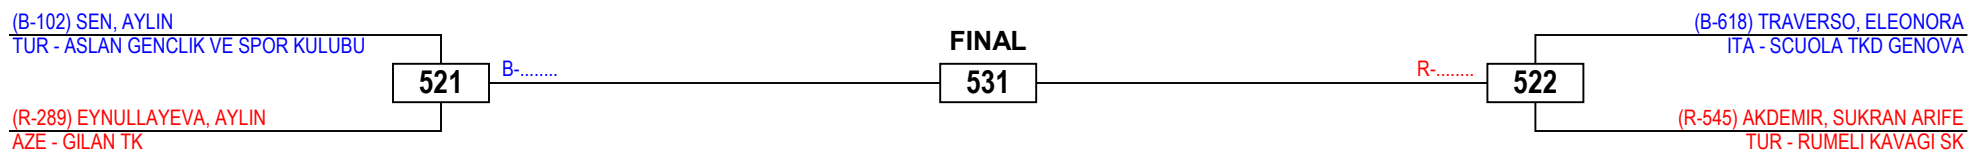

BELEK / ANTALYA

Monday 06 February 2017

ETU - EUROPEAN CLUBS CHAMPIONSHIPS 2017

Cadets Female A -47

Competitors: 4

SPORTCENTER MARITIME PINE BEACH HOTEL CONVENTION C

BELEK / ANTALYA

Monday 06 February 2017