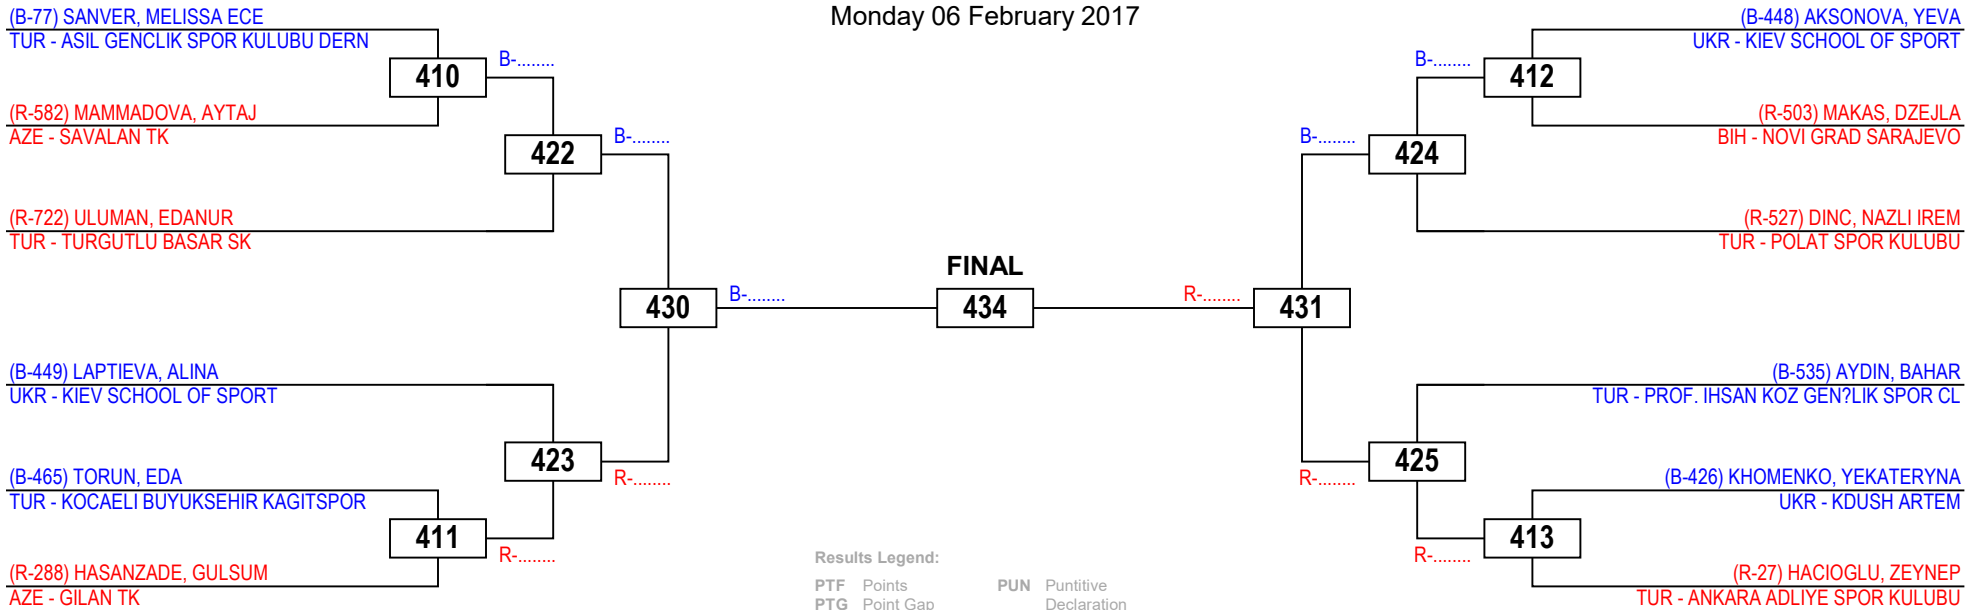

ETU - EUROPEAN CLUBS CHAMPIONSHIPS 2017

Cadets Female A -29

Competitors: 8

SPORTCENTER MARITIME PINE BEACH HOTEL CONVENTION C

BELEK / ANTALYA

Monday 06 February 2017

Results Legend:

PTF	Points	PUN	Punitive
PTG	Point Gap		Declaration
GP	Golden Point	RSC	Referee Stops
SUP	Superiority		Contest
WDR	Withdrawal	DSQ	Disqualification

ETU - EUROPEAN CLUBS CHAMPIONSHIPS 2017

Cadets Female A -33

Competitors: 12

SPORTCENTER MARITIME PINE BEACH HOTEL CONVENTION C
BELEK / ANTALYA

Monday 06 February 2017

Results Legend:

PTF	Points	PUN	Punitive
PTG	Point Gap		Declaration
GP	Golden Point	RSC	Referee Stops
SUP	Superiority		Contest
WDR	Withdrawal	DSQ	Disqualification