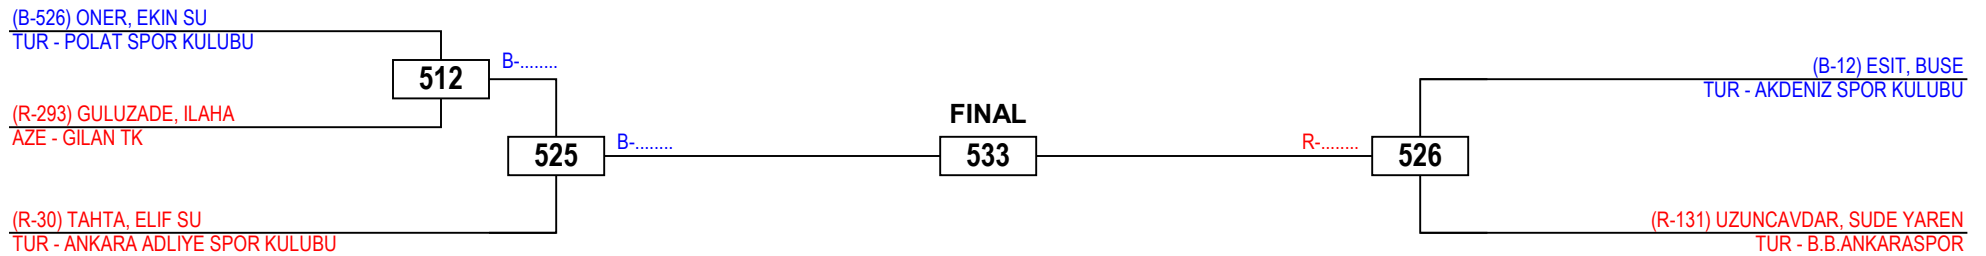

ETU - EUROPEAN CLUBS CHAMPIONSHIPS 2017

Cadets Female A -59

Competitors: 5

SPORTCENTER MARITIME PINE BEACH HOTEL CONVENTION C

BELEK / ANTALYA

Monday 06 February 2017

Results Legend:

PTF	Points	PUN	Punitive
PTG	Point Gap		Declaration
GP	Golden Point	RSC	Referee Stops
SUP	Superiority		Contest
WDR	Withdrawal	DSQ	Disqualification