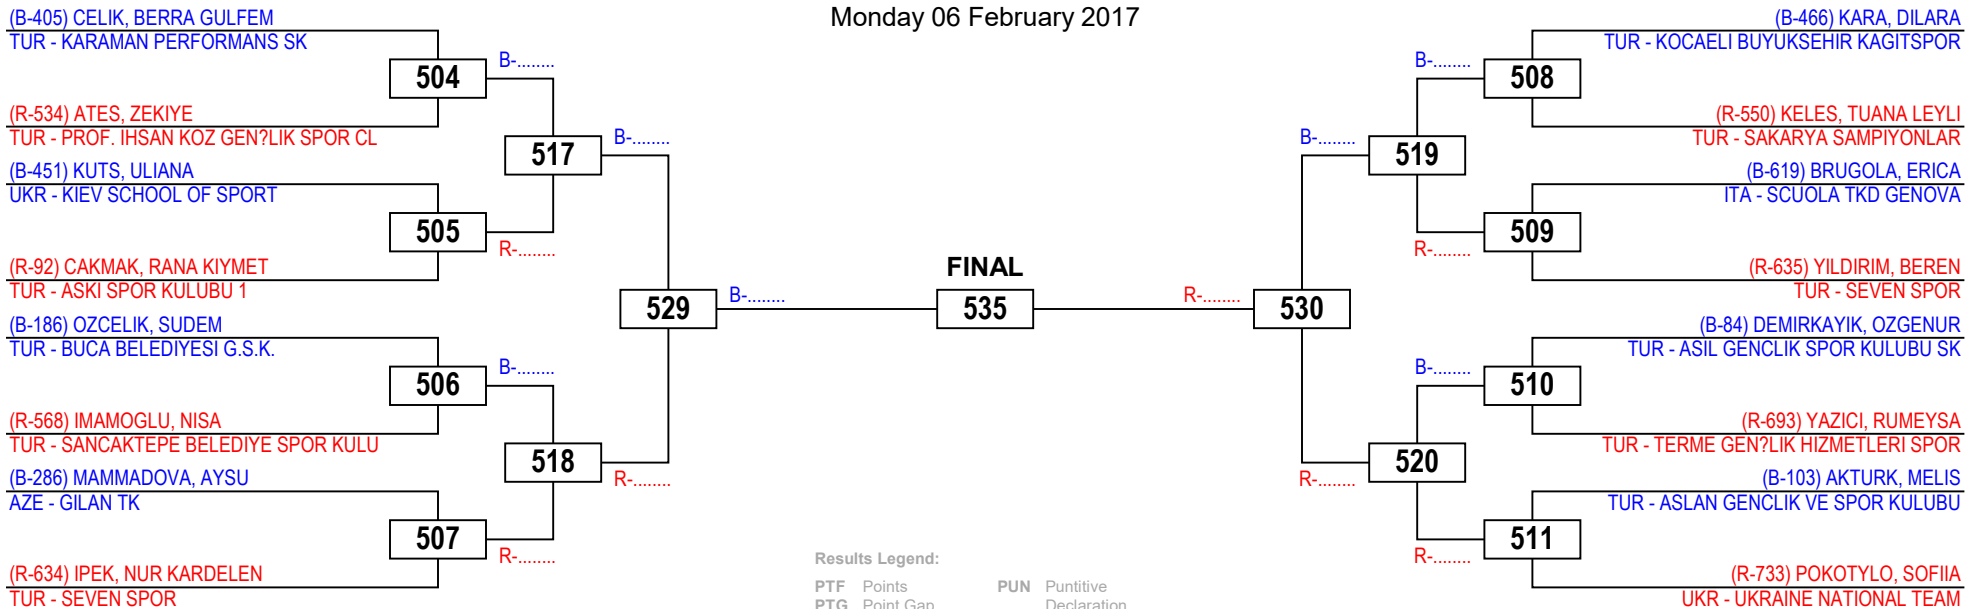

ETU - EUROPEAN CLUBS CHAMPIONSHIPS 2017

Cadets Female A -37

Competitors: 16

SPORTCENTER MARITIME PINE BEACH HOTEL CONVENTION C

BELEK / ANTALYA

Monday 06 February 2017

ETU - EUROPEAN CLUBS CHAMPIONSHIPS 2017