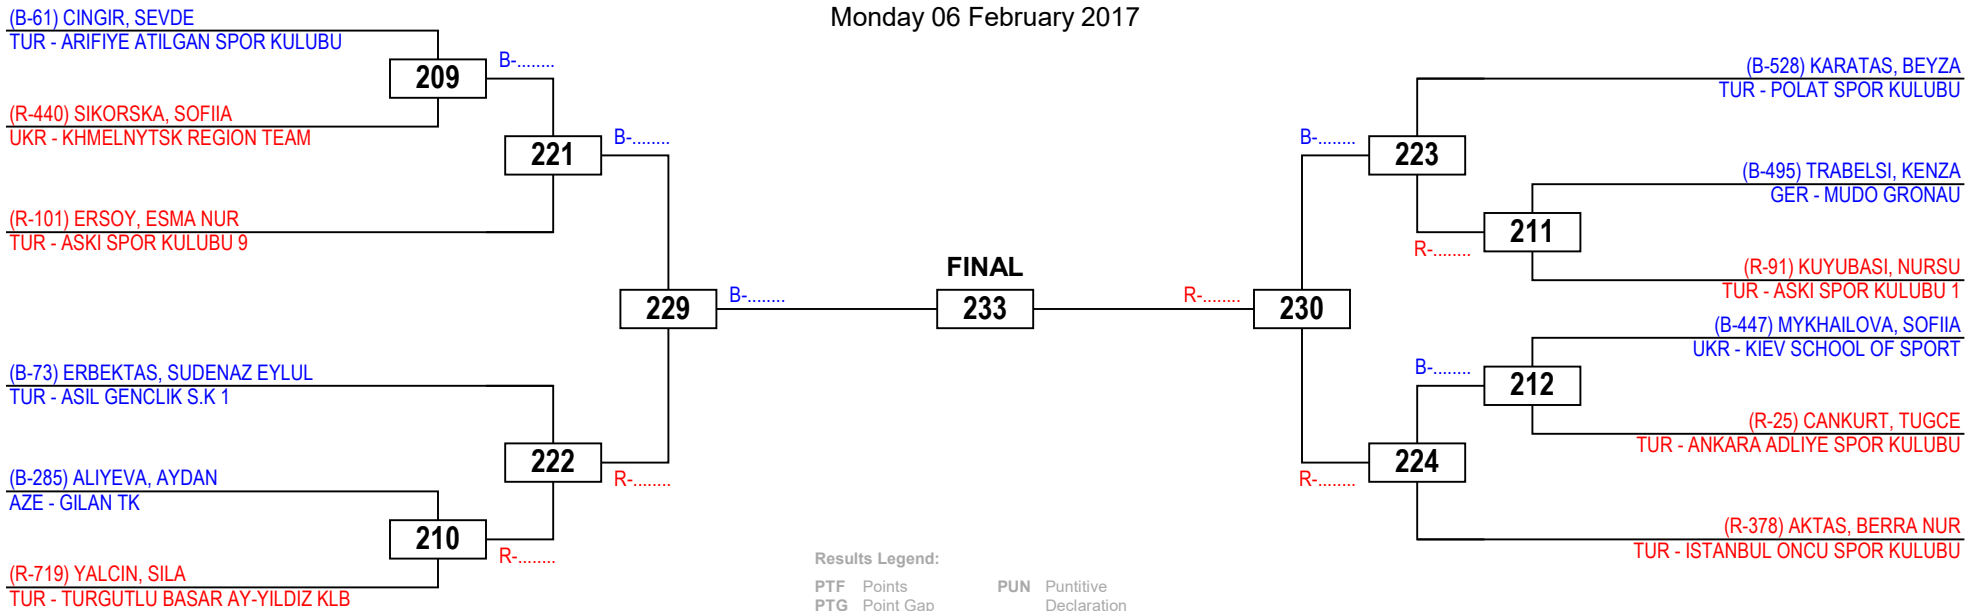

ETU - EUROPEAN CLUBS CHAMPIONSHIPS 2017

Cadets Female A -44

Competitors: 12

SPORTCENTER MARITIME PINE BEACH HOTEL CONVENTION C

BELEK / ANTALYA

Monday 06 February 2017