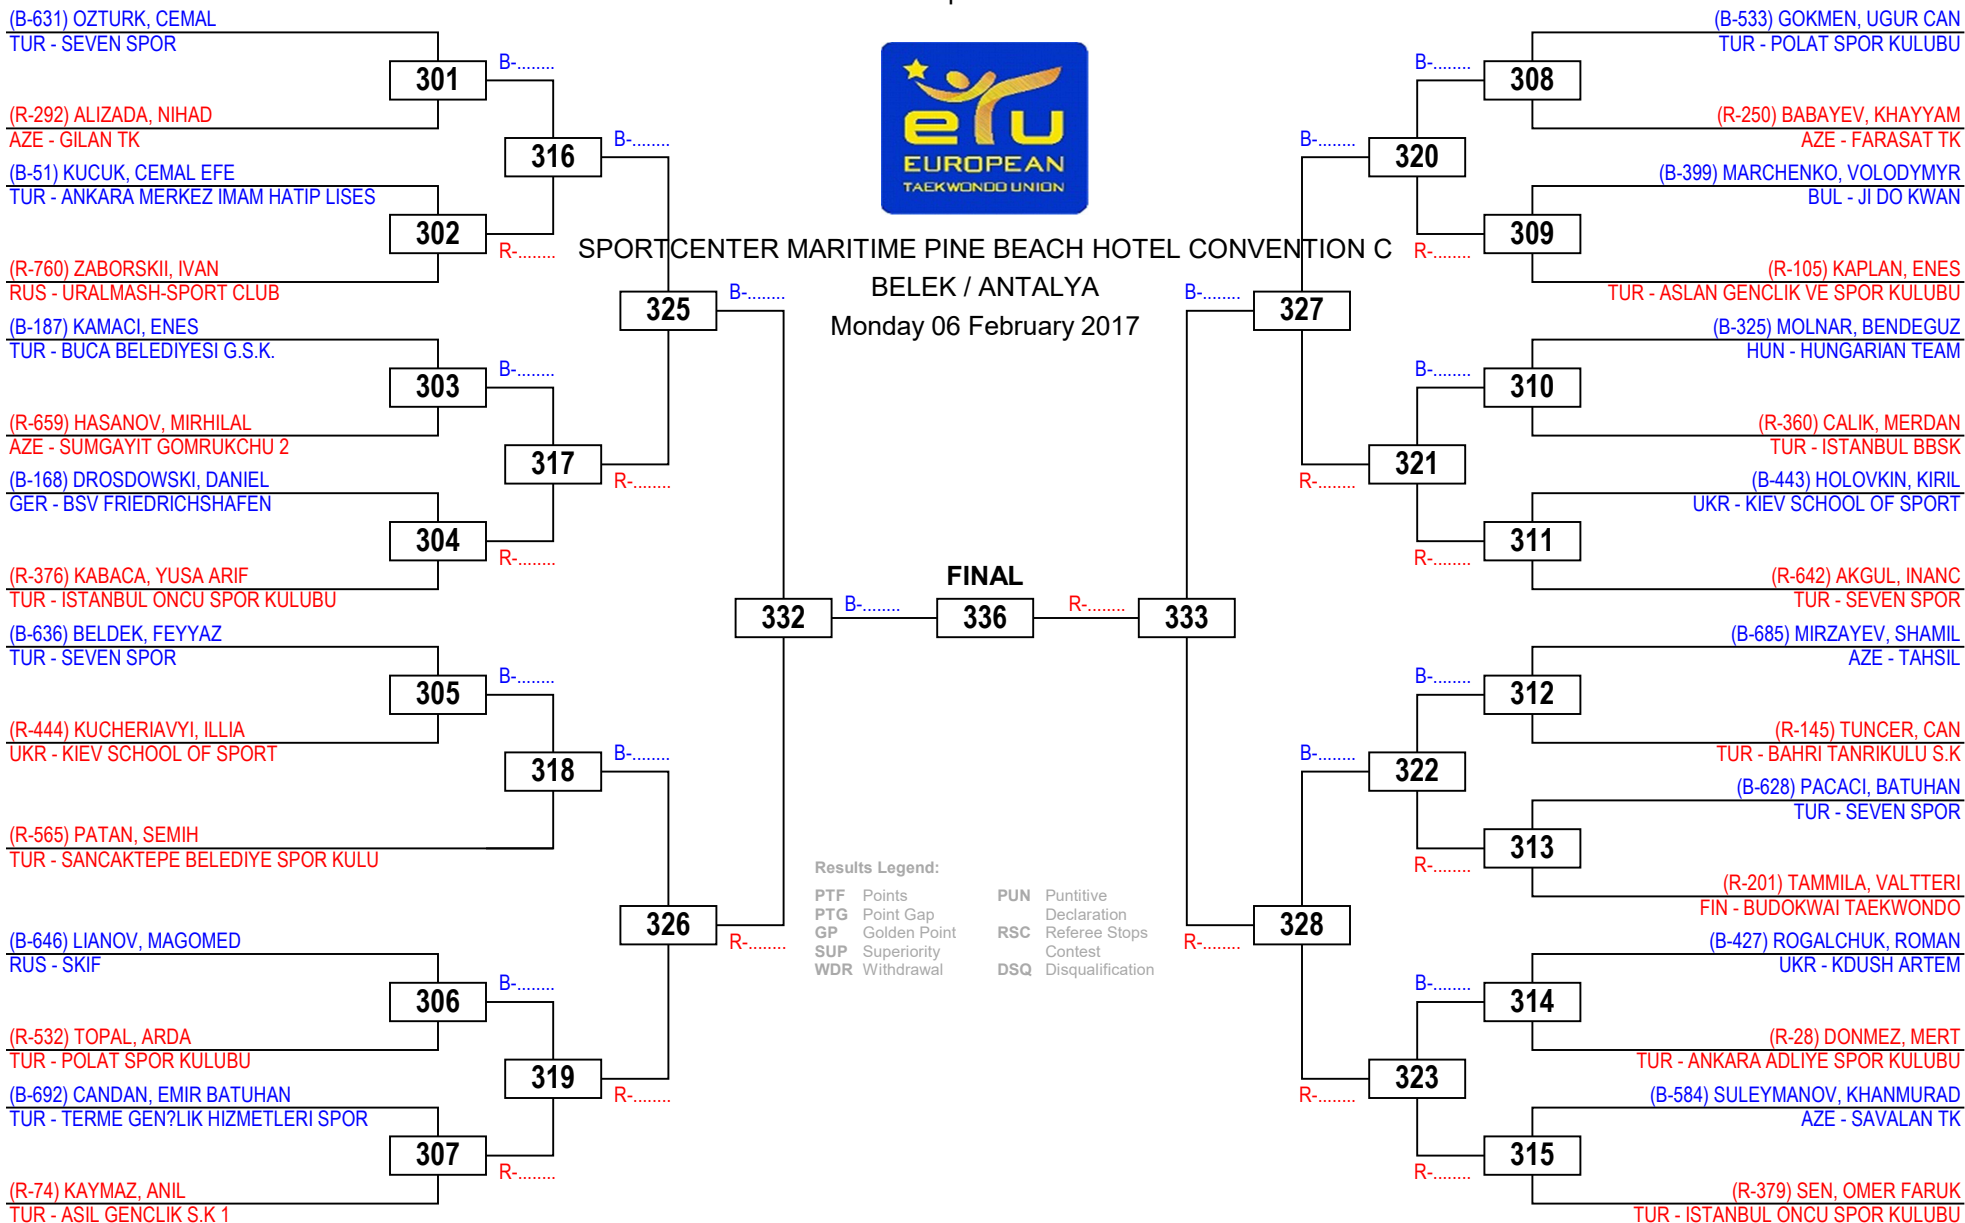

Cadets Male A -33

Competitors: 31

SPORTCENTER MARITIME PINE BEACH HOTEL CONVENTION C

BELEK / ANTALYA

Monday 06 February 2017

ETU - EUROPEAN CLUBS CHAMPIONSHIPS 2017

Cadets Male A -37

Competitors: 25