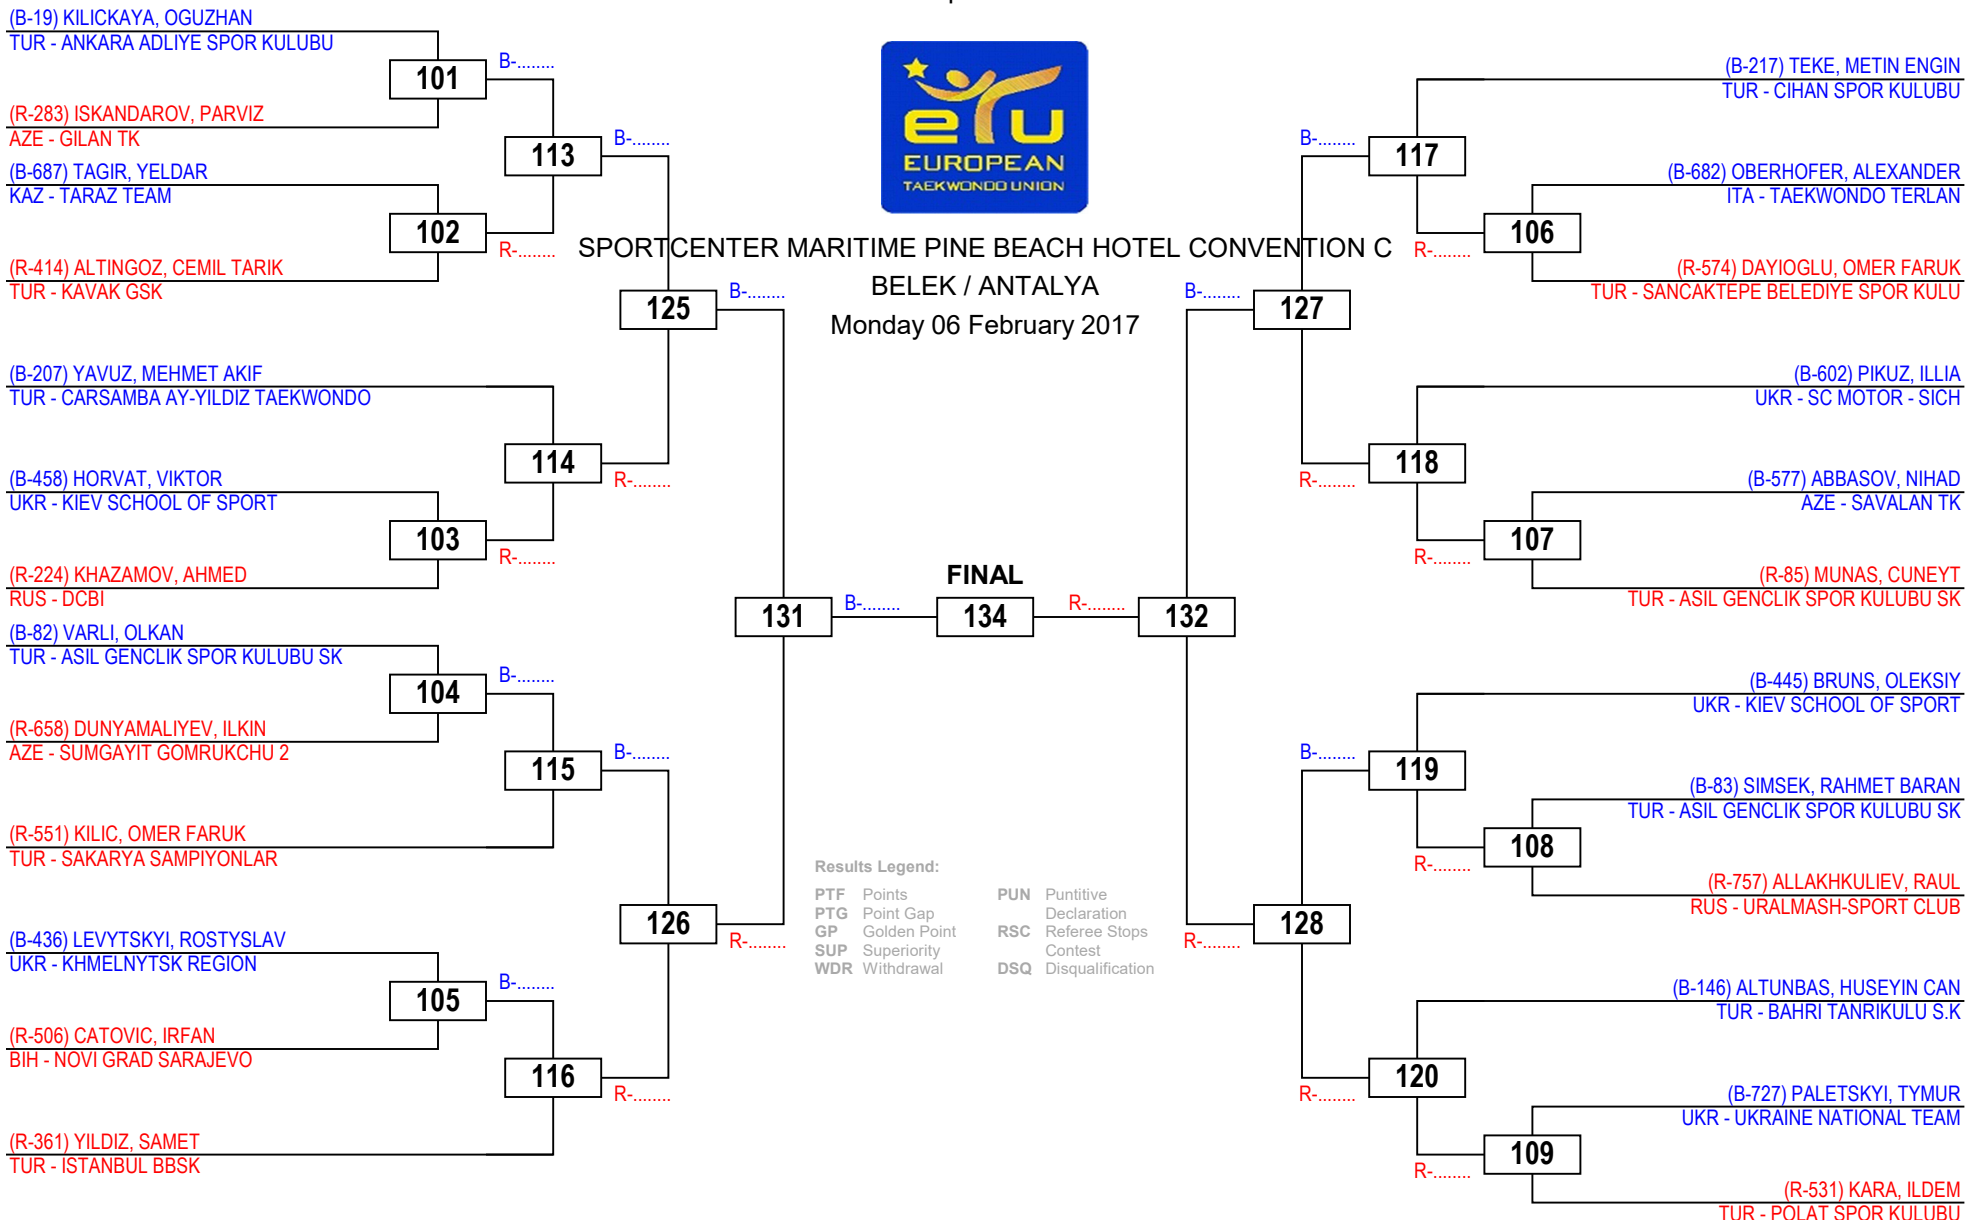

BELEK / ANTALYA
Monday 06 February 2017

ETU - EUROPEAN CLUBS CHAMPIONSHIPS 2017

Cadets Male A -45

Competitors: 25

SPORTCENTER MARITIME PINE BEACH HOTEL CONVENTION C

BELEK / ANTALYA

Monday 06 February 2017

Results Legend: