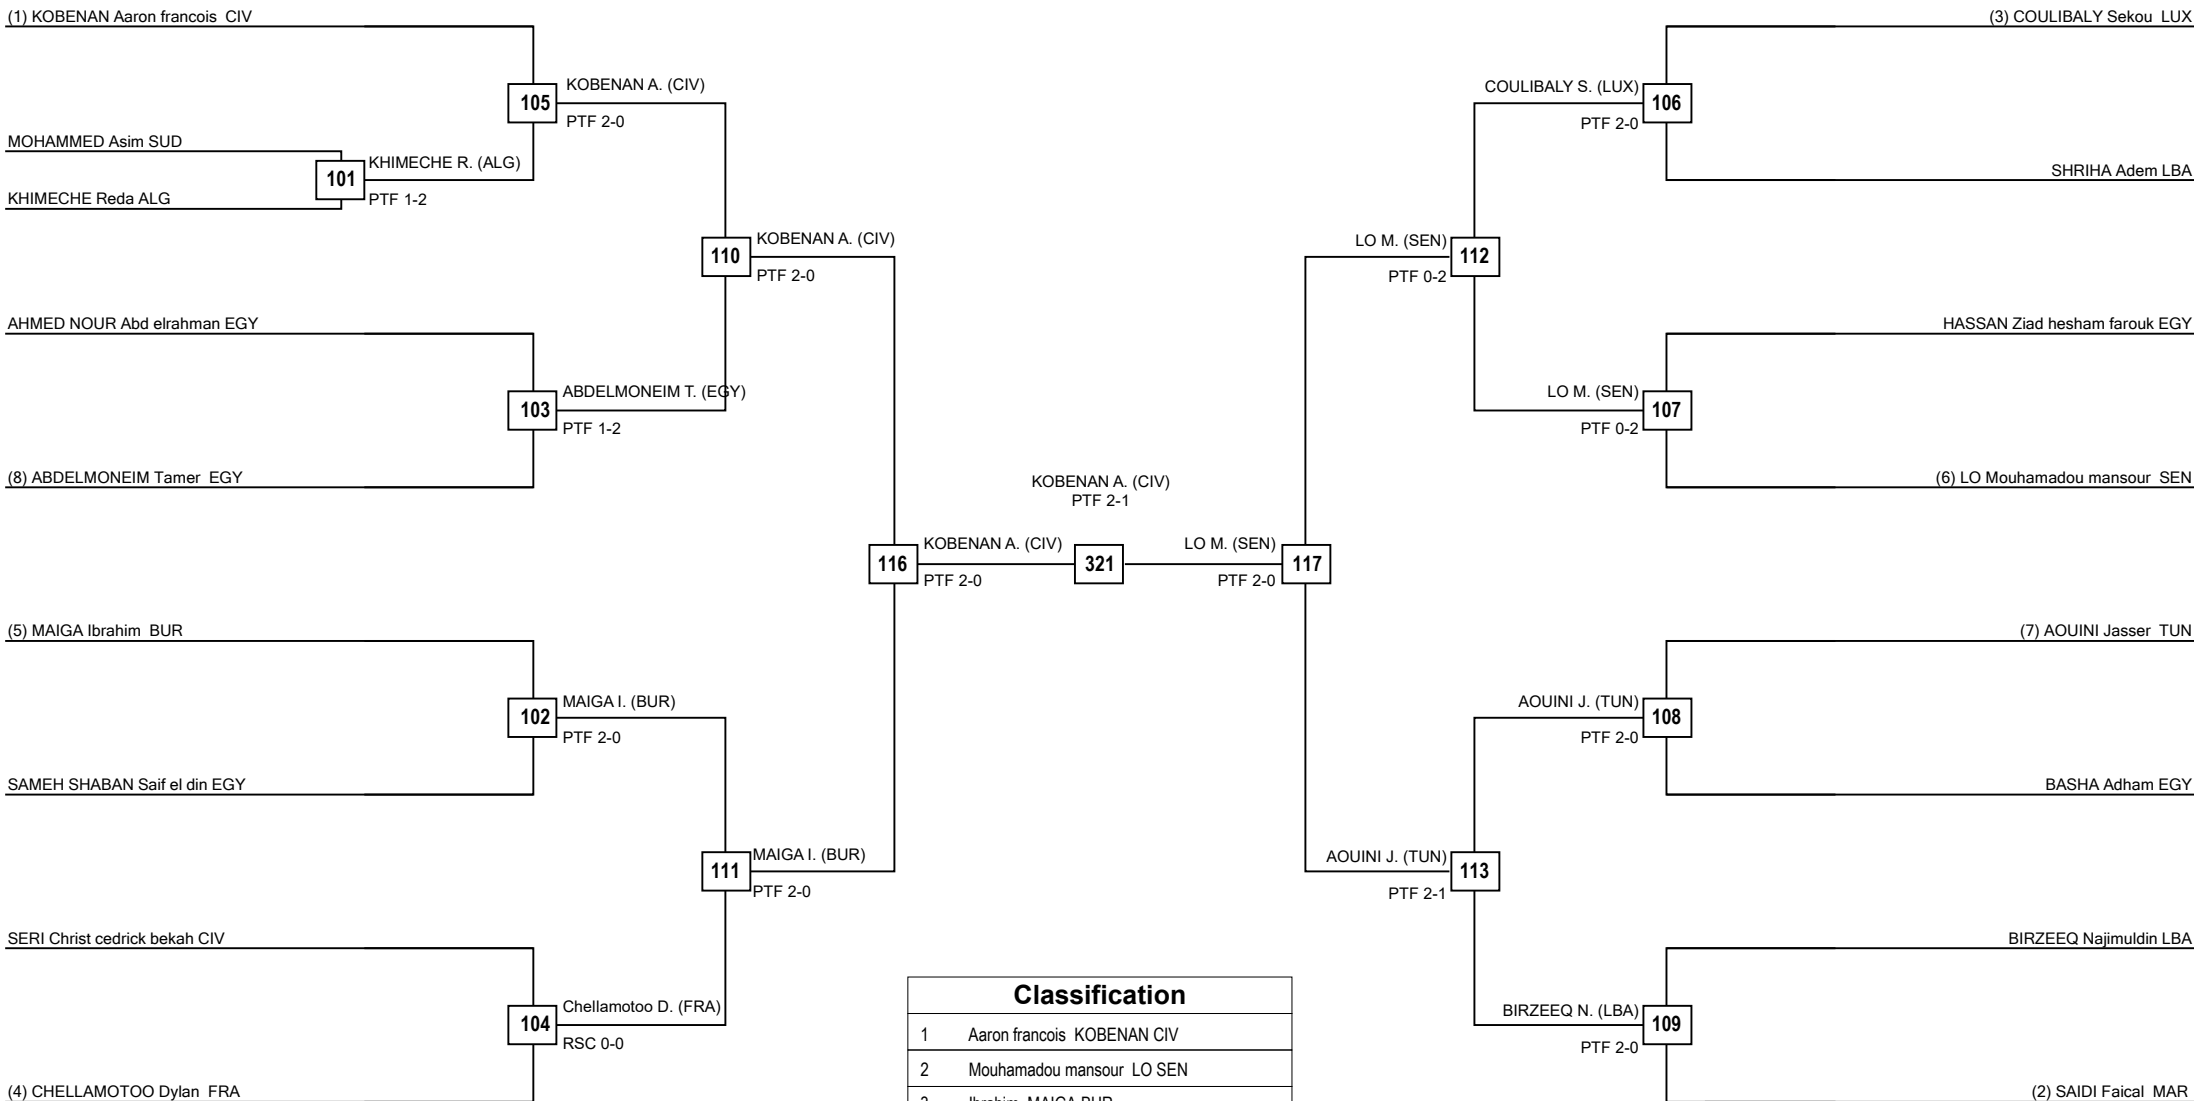

Round of 32

Round of 16

Quarterfinals

Semifinals

Final

Semifinals

Quarterfinals

Round of 16

Round of 32

LEGEND RSC: Win by Referee Stop the Contest PTG: Win by Point Gap SUP: win by Superiority DSQ: Win by disqualification DQB: Win by Disqualification for unsportsmanlike behavior DWR: Double Withdrawal R: Round
(x): Seed PTF: Win by final score GDP: Win by Golden Points WDR: Win by Withdrawal PUN: Win by Punitive Declaration DOB: Double disqualification for unsportsmanlike behavior DDQ: Double Disqualification