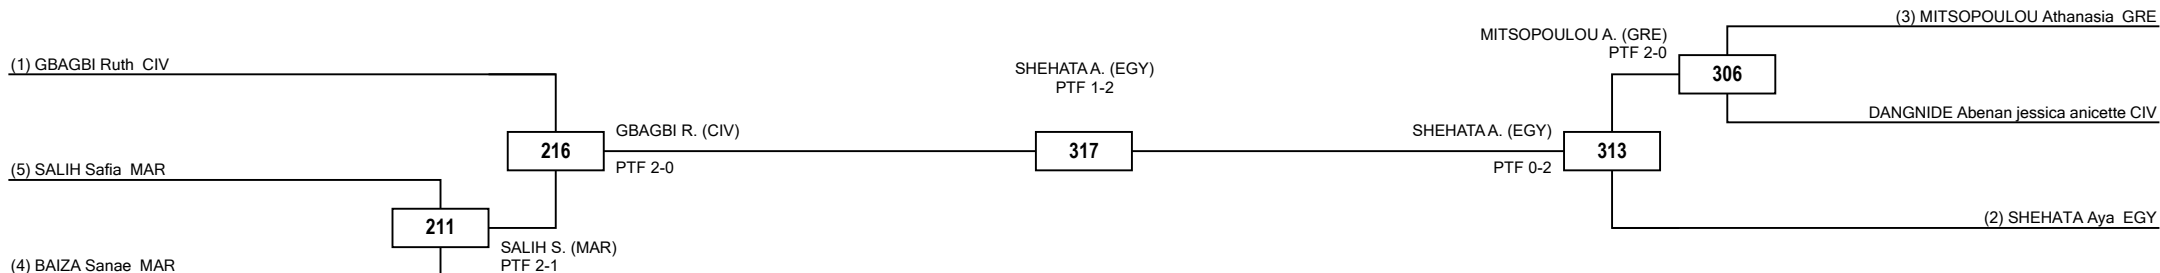

Round of 16 Quarterfinals Semifinals Final Semifinals Quarterfinals Round of 16

Classification	
1	Ouhadi RABAB MAR
2	Janna KHATAB EGY
3	Nezha ELAASAL MAR
3	Virginia MAESTRO ITA

LEGEND RSC: Win by Referee Stop the Contest PTG: Win by Point Gap SUP: win by Superiority DSQ: Win by disqualification DQB: Win by Disqualification for unsportsmanlike behavior DWR: Double Withdrawal R: Round
 (x): Seed PTF: Win by final score GDP: Win by Golden Points WDR: Win by Withdrawal PUN: Win by Punitive Declaration DOB: Double disqualification for unsportsmanlike behavior DDQ: Double Disqualification

Quarterfinals

Semifinals

Final

Semifinals

Quarterfinals

Classification

1	Nada LAARAJ MAR
2	Nadine MAHMOUD EGY
3	Basma AHMED EGY
3	Chaima TOUMI TUN

LEGEND RSC: Win by Referee Stop the Contest PTF: Win by Point Gap SUP: win by Superiority DSQ: Win by disqualification DQB: Win by Disqualification for unsportsmanlike behavior DWR: Double Withdrawal R: Round
(x): Seed PTF: Win by final score GDP: Win by Golden Points WDR: Win by Withdrawal PUN: Win by Punitive Declaration DOB: Double disqualification for unsportsmanlike behavior DDQ: Double Disqualification

Quarterfinals

Semifinals

Final

Semifinals

Quarterfinals

Classification

1	Aya SHEHATA EGY
2	Ruth GBAGBI CIV
3	Safia SALIH MAR
3	Athanasia MITSOPOULOU GRE

LEGEND RSC: Win by Referee Stop the Contest PTG: Win by Point Gap SUP: win by Superiority DSQ: Win by disqualification DQB: Win by Disqualification for unsportsmanlike behavior DWR: Double Withdrawal R: Round
(x): Seed PTF: Win by final score GDP: Win by Golden Points WDR: Win by Withdrawal PUN: Win by Punitive Declaration DOB: Double disqualification for unsportsmanlike behavior DDQ: Double Disqualification