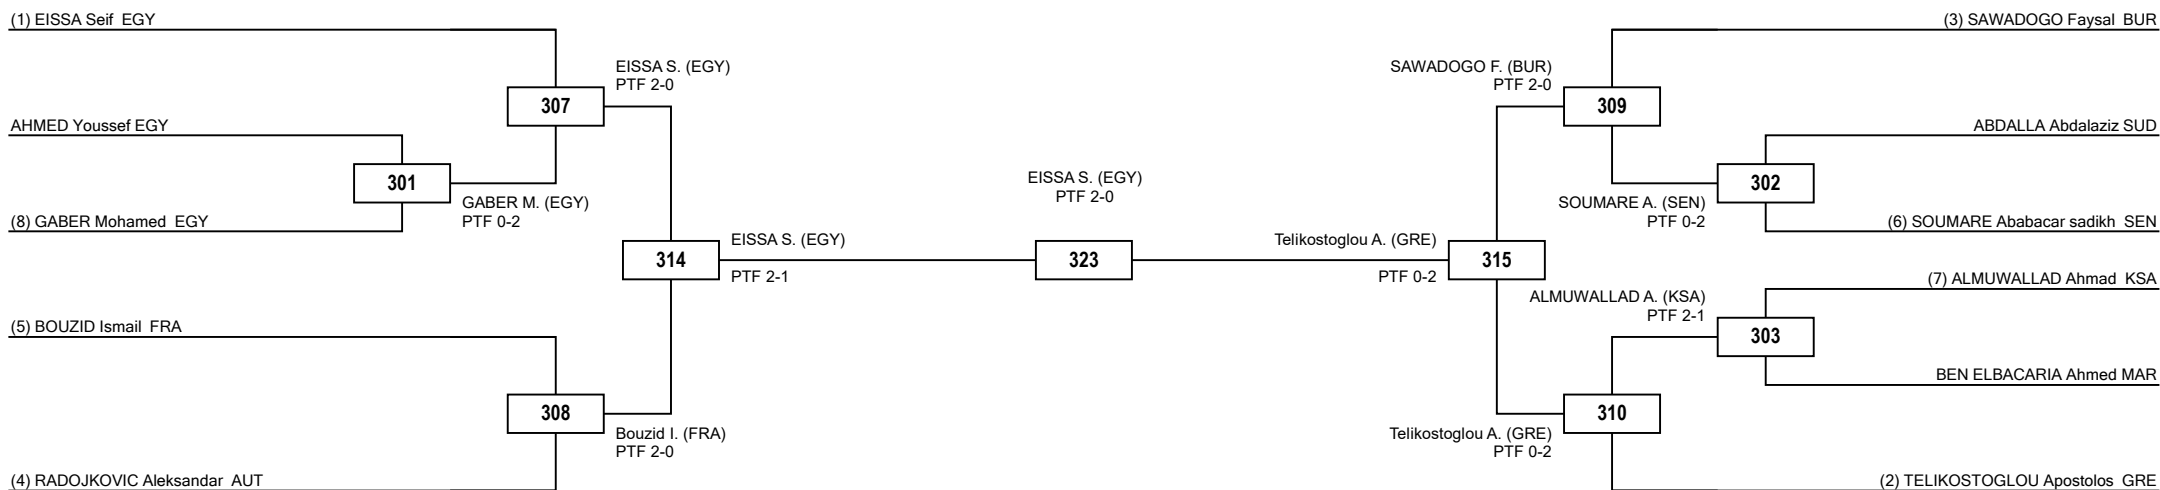

Round of 16   Quarterfinals   Semifinals   Final   Semifinals   Quarterfinals   Round of 16

Classification

1	Seif EISSA EGY
2	Apostolos TELIKOSTOGLOU GRE
3	Ismail BOUZID FRA
3	Faysal SAWADOGO BUR

LEGEND RSC: Win by Referee Stop the Contest   PTG: Win by Point Gap   SUP: win by Superiority   DSQ: Win by disqualification   DQB: Win by Disqualification for unsportsmanlike behavior   DWR: Double Withdrawal   R: Round
(x): Seed   PTF: Win by final score   GDP: Win by Golden Points   WDR: Win by Withdrawal   PUN: Win by Punitive Declaration   DOB: Double disqualification for unsportsmanlike behavior   DDQ: Double Disqualification