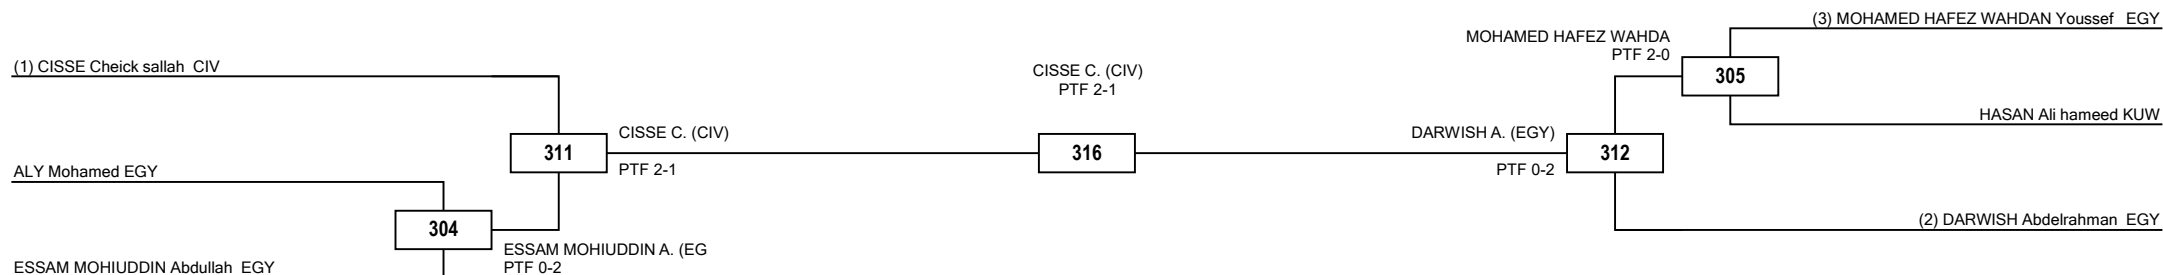

Quarterfinals

Semifinals

Final

Semifinals

Quarterfinals

Classification	
1	Cheick sallah CISSE CIV
2	Abdelrahman DARWISH EGY
3	Abdullah ESSAM MOHIUDDIN EGY
3	Youssef MOHAMED HAFEZ WAHDAN EGY

LEGEND RSC: Win by Referee Stop the Contest PTG: Win by Point Gap SUP: win by Superiority DSQ: Win by disqualification DQB: Win by Disqualification for unsportsmanlike behavior DWR: Double Withdrawal R: Round
(x): Seed PTF: Win by final score GDP: Win by Golden Points WDR: Win byWithdrawal PUN: Win by Punitive Declaration DOB: Double disqualification for unsportsmanlike behavior DDQ: Double Disqualification