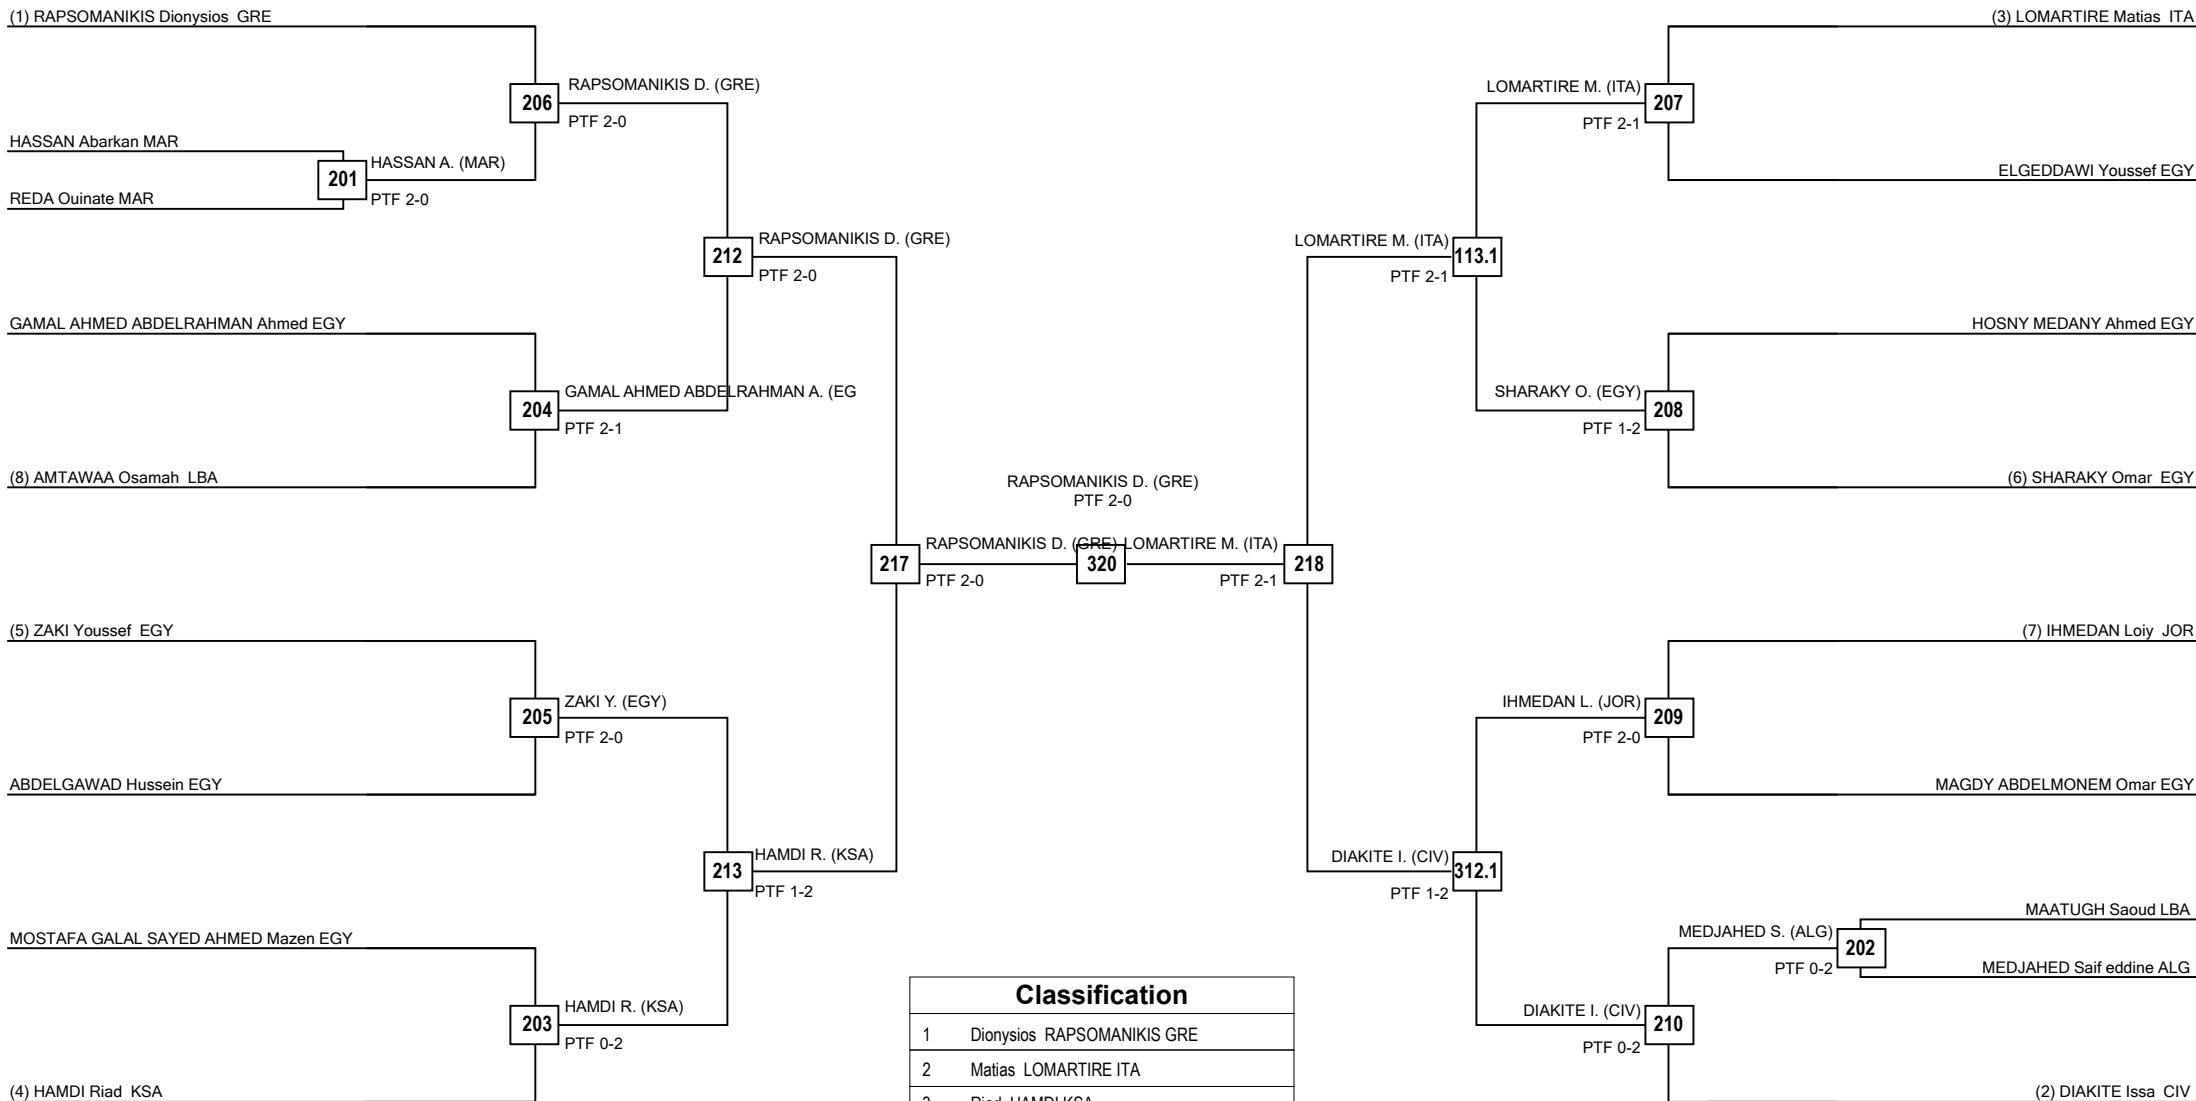

Semifinals

Final

Semifinals

Classification

1	Fatima-ezzahra ABOUFARAS MAR
2	Janna GWAILY EGY
3	Nour SAMER ELSAYED EGY
3	Toka SHAABAN SLEMAN HASSAN EGY

Round of 32

Round of 16

Quarterfinals

Semifinals

Final

Semifinals

Quarterfinals

Round of 16

Round of 32

Classification	
1	Dionysios RAPSOMANIKIS GRE
2	Matias LOMARTIRE ITA
3	Riad HAMD KSA
3	Issa DIAKITE CIV

LEGEND RSC: Win by Referee Stop the Contest PTG: Win by Point Gap SUP: win by Superiority DSQ: Win by disqualification DQB: Win by Disqualification for unsportsmanlike behavior DWR: Double Withdrawal R: Round
 (x): Seed PTF: Win by final score GDP: Win by Golden Points WDR: Win by Withdrawal PUN: Win by Punitive Declaration DOB: Double disqualification for unsportsmanlike behavior DDQ: Double Disqualification

Round of 32

Round of 16

Quarterfinals

Semifinals

Final

Semifinals

Quarterfinals

Round of 16

Round of 32

LEGEND RSC: Win by Referee Stop the Contest PTG: Win by Point Gap SUP: win by Superiority DSQ: Win by disqualification DQB: Win by Disqualification for unsportsmanlike behavior DWR: Double Withdrawal R: Round
(x): Seed PTF: Win by final score GDP: Win by Golden Points WDR: Win by Withdrawal PUN: Win by Punitive Declaration DOB: Double disqualification for unsportsmanlike behavior DDQ: Double Disqualification