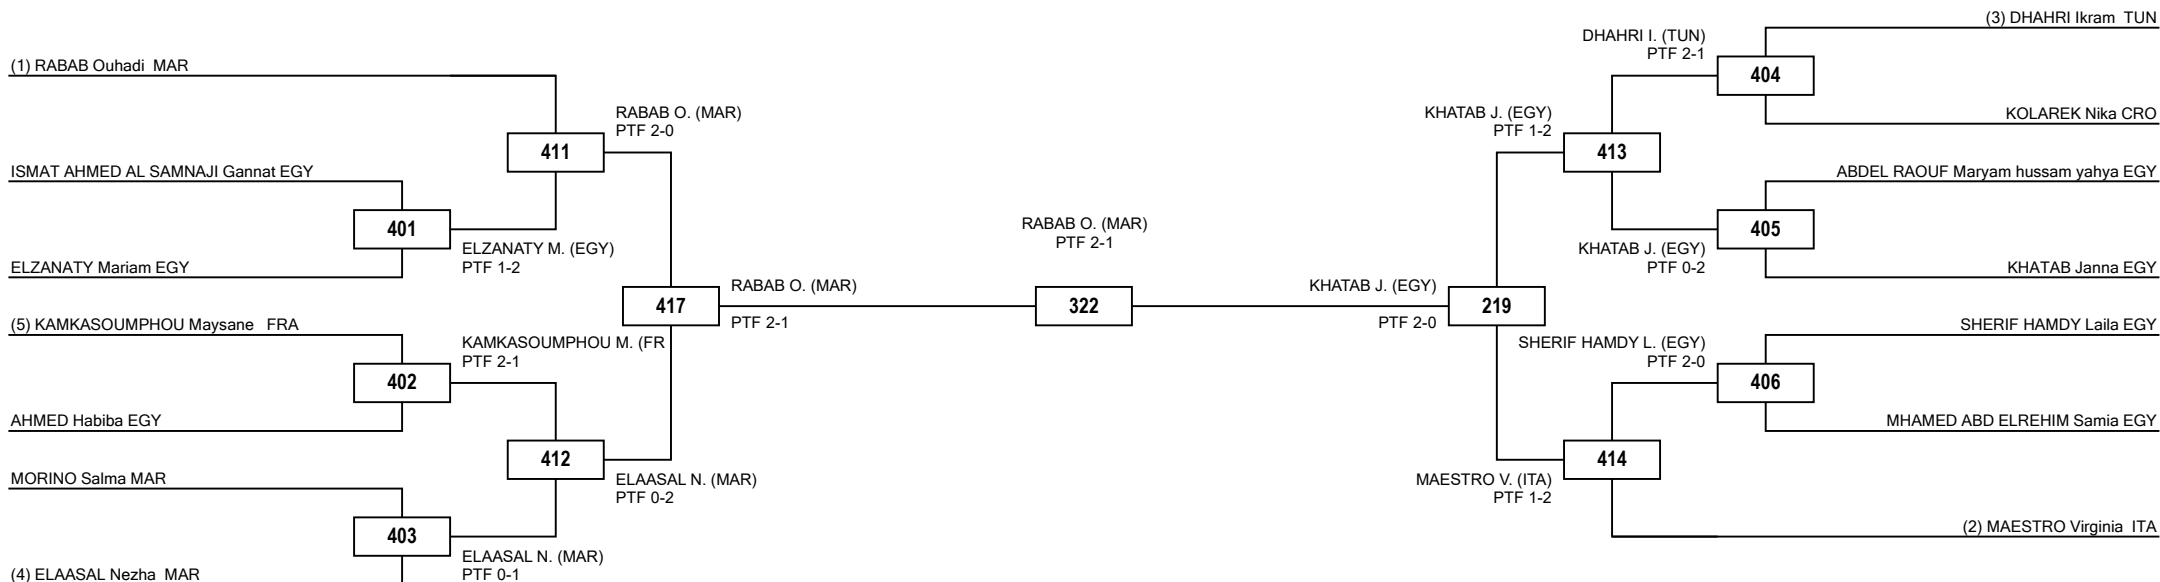

Round of 16 Quarterfinals Semifinals Final Semifinals Quarterfinals Round of 16

Classification	
1	Ouhadi RABAB MAR
2	Janna KHATAB EGY
3	Nezha ELAASAL MAR
3	Virginia MAESTRO ITA

LEGEND RSC: Win by Referee Stop the Contest PTG: Win by Point Gap SUP: win by Superiority DSQ: Win by disqualification DQB: Win by Disqualification for unsportsmanlike behavior DWR: Double Withdrawal R: Round
 (x): Seed PTF: Win by final score GDP: Win by Golden Points WDR: Win by Withdrawal PUN: Win by Punitive Declaration DOB: Double disqualification for unsportsmanlike behavior DDQ: Double Disqualification

Quarterfinals

Semifinals

Final

Semifinals

Quarterfinals

Classification

1	Nada LAARAJ MAR
2	Nadine MAHMOUD EGY
3	Basma AHMED EGY
3	Chaima TOUMI TUN

LEGEND RSC: Win by Referee Stop the Contest PTF: Win by Point Gap SUP: win by Superiority DSQ: Win by disqualification DQB: Win by Disqualification for unsportsmanlike behavior DWR: Double Withdrawal R: Round
(x): Seed PTF: Win by final score GDP: Win by Golden Points WDR: Win by Withdrawal PUN: Win by Punitive Declaration DOB: Double disqualification for unsportsmanlike behavior DDQ: Double Disqualification

Quarterfinals

Semifinals

Final

Semifinals

Quarterfinals

Classification

1	Aya SHEHATA EGY
2	Ruth GBAGBI CIV
3	Safia SALIH MAR
3	Athanasia MITSOPOULOU GRE

LEGEND RSC: Win by Referee Stop the Contest PTG: Win by Point Gap SUP: win by Superiority DSQ: Win by disqualification DQB: Win by Disqualification for unsportsmanlike behavior DWR: Double Withdrawal R: Round
(x): Seed PTF: Win by final score GDP: Win by Golden Points WDR: Win by Withdrawal PUN: Win by Punitive Declaration DOB: Double disqualification for unsportsmanlike behavior DDQ: Double Disqualification