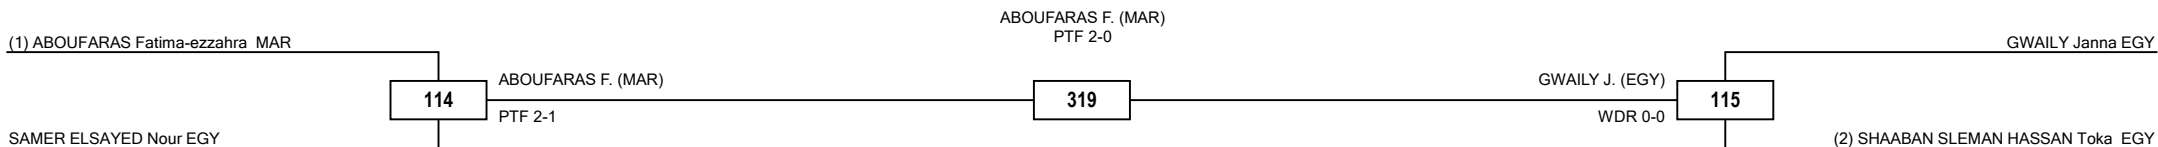

Semifinals

Final

Semifinals

Classification

1	Fatima-ezzahra ABOUFARAS MAR
2	Janna GWAILY EGY
3	Nour SAMER ELSAYED EGY
3	Toka SHAABAN SLEMAN HASSAN EGY