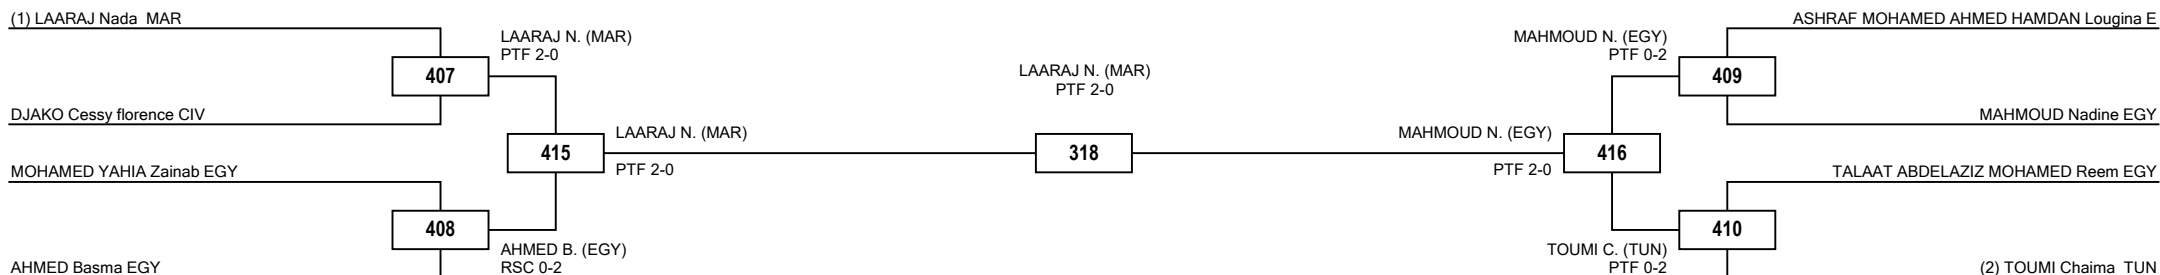

Round of 16 Quarterfinals Semifinals Final Semifinals Quarterfinals Round of 16

Classification	
1	Ouhadi RABAB MAR
2	Janna KHATAB EGY
3	Nezha ELAASAL MAR
3	Virginia MAESTRO ITA

LEGEND RSC: Win by Referee Stop the Contest PTG: Win by Point Gap SUP: win by Superiority DSQ: Win by disqualification DQB: Win by Disqualification for unsportsmanlike behavior DWR: Double Withdrawal R: Round
 (x): Seed PTF: Win by final score GDP: Win by Golden Points WDR: Win by Withdrawal PUN: Win by Punitive Declaration DOB: Double disqualification for unsportsmanlike behavior DDQ: Double Disqualification

Quarterfinals

Semifinals

Final

Semifinals

Quarterfinals

Classification

1	Nada LAARAJ MAR
2	Nadine MAHMOUD EGY
3	Basma AHMED EGY
3	Chaima TOUMI TUN

LEGEND RSC: Win by Referee Stop the Contest PTF: Win by Point Gap SUP: win by Superiority DSQ: Win by disqualification DQB: Win by Disqualification for unsportsmanlike behavior DWR: Double Withdrawal R: Round
(x): Seed PTF: Win by final score GDP: Win by Golden Points WDR: Win by Withdrawal PUN: Win by Punitive Declaration DOB: Double disqualification for unsportsmanlike behavior DDQ: Double Disqualification

Quarterfinals

Semifinals

Final

Semifinals

Quarterfinals

Classification

1	Aya SHEHATA EGY
2	Ruth GBAGBI CIV
3	Safia SALIH MAR
3	Athanasia MITSOPOULOU GRE

LEGEND RSC: Win by Referee Stop the Contest PTG: Win by Point Gap SUP: win by Superiority DSQ: Win by disqualification DQB: Win by Disqualification for unsportsmanlike behavior DWR: Double Withdrawal R: Round
(x): Seed PTF: Win by final score GDP: Win by Golden Points WDR: Win by Withdrawal PUN: Win by Punitive Declaration DOB: Double disqualification for unsportsmanlike behavior DDQ: Double Disqualification