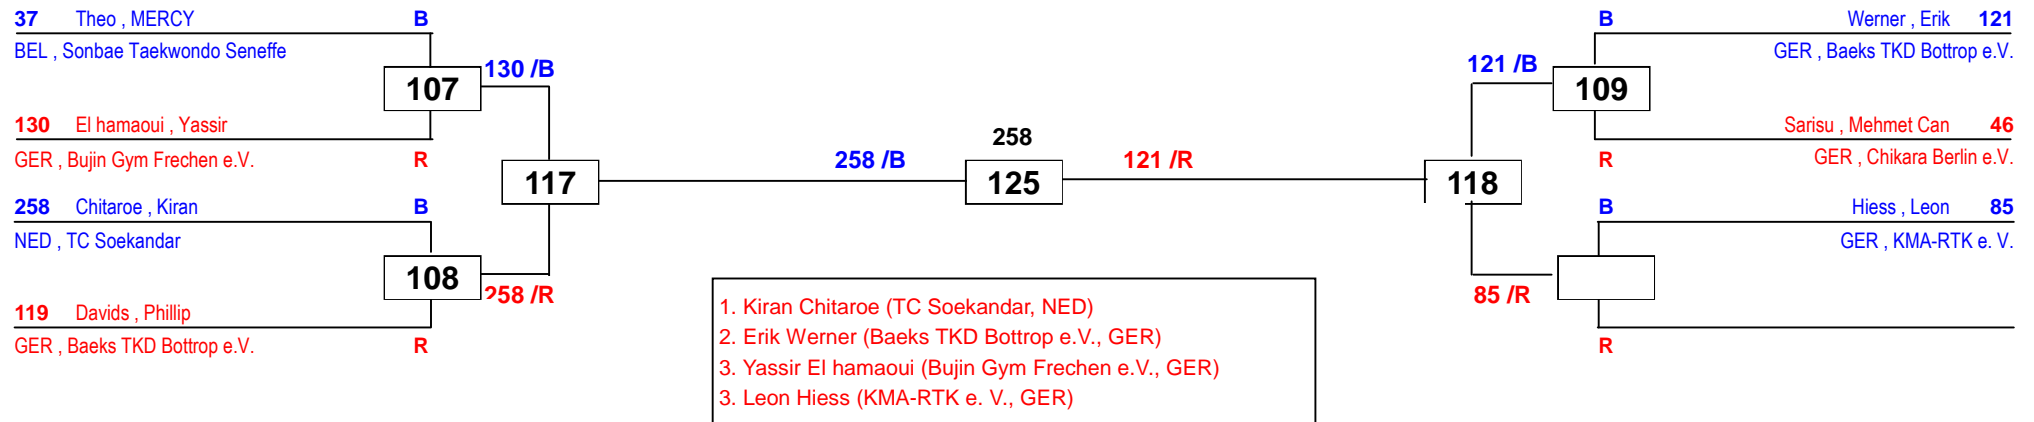

International Masters NRW

am 01.10.2016

J Bm-41

Draw Sheet