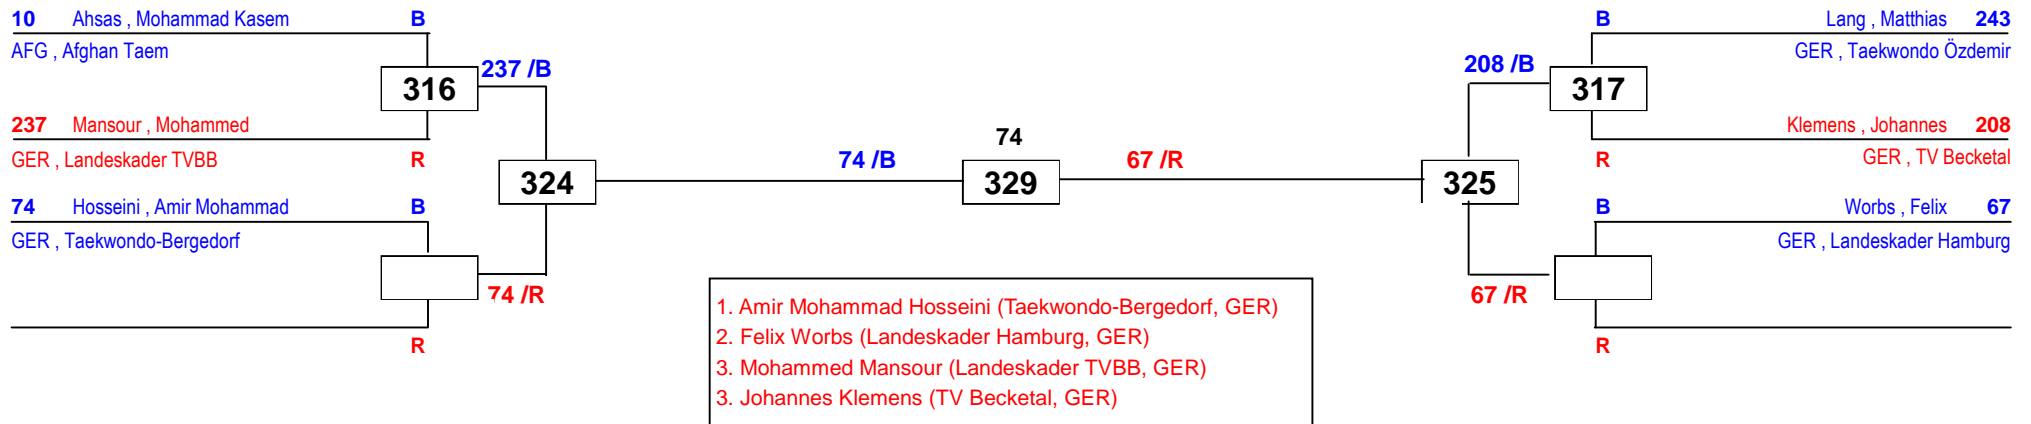

International Masters NRW

am 01.10.2016

H-58

Draw Sheet