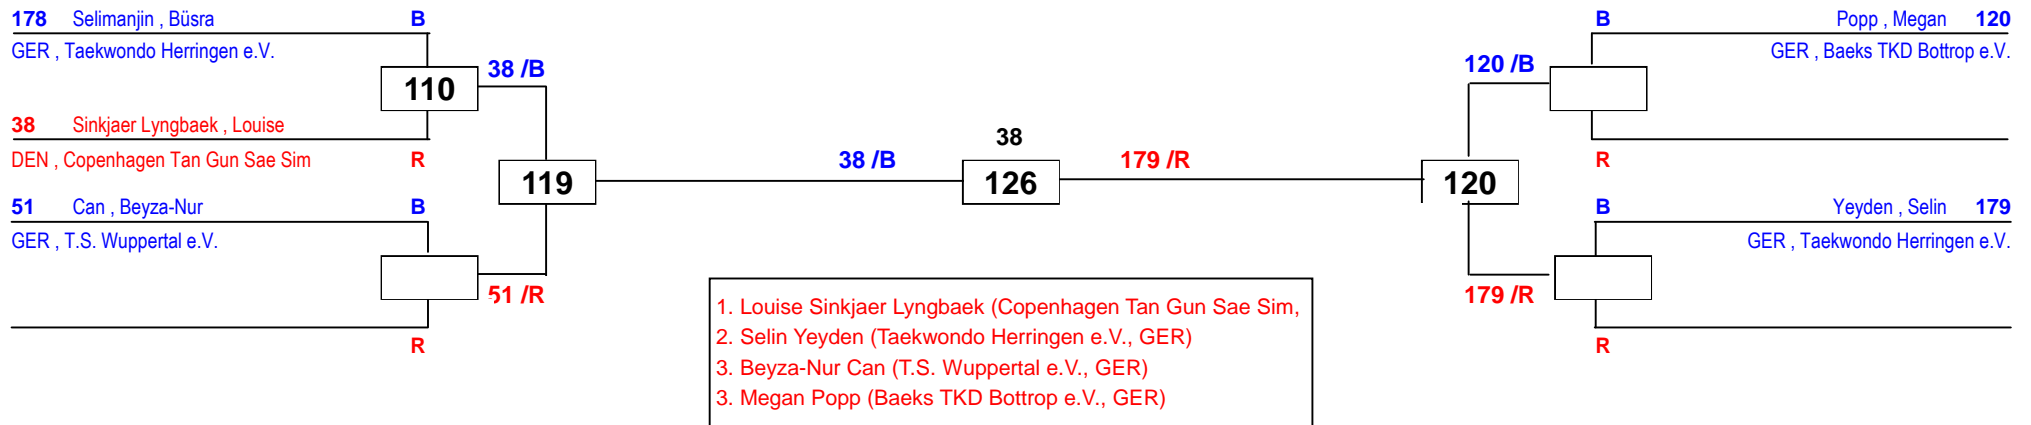

International Masters NRW

am 01.10.2016

J Bw-41

Draw Sheet