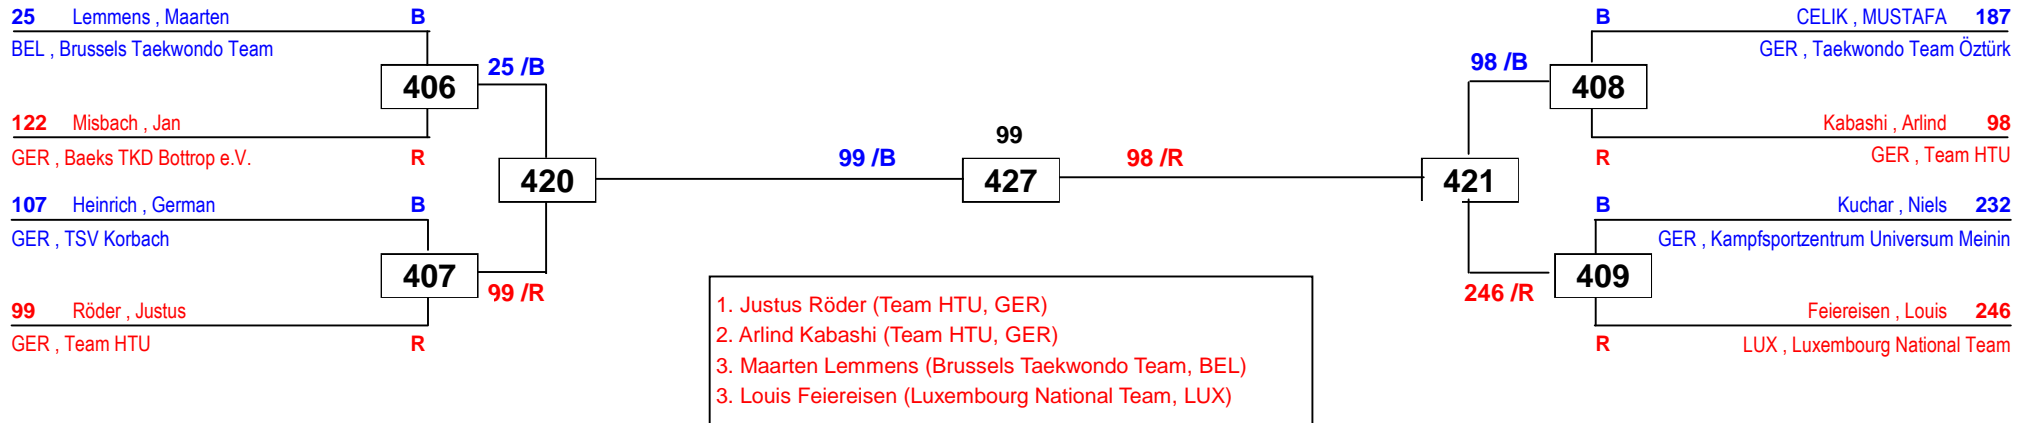

International Masters NRW

am 01.10.2016

J Bm-37

Draw Sheet