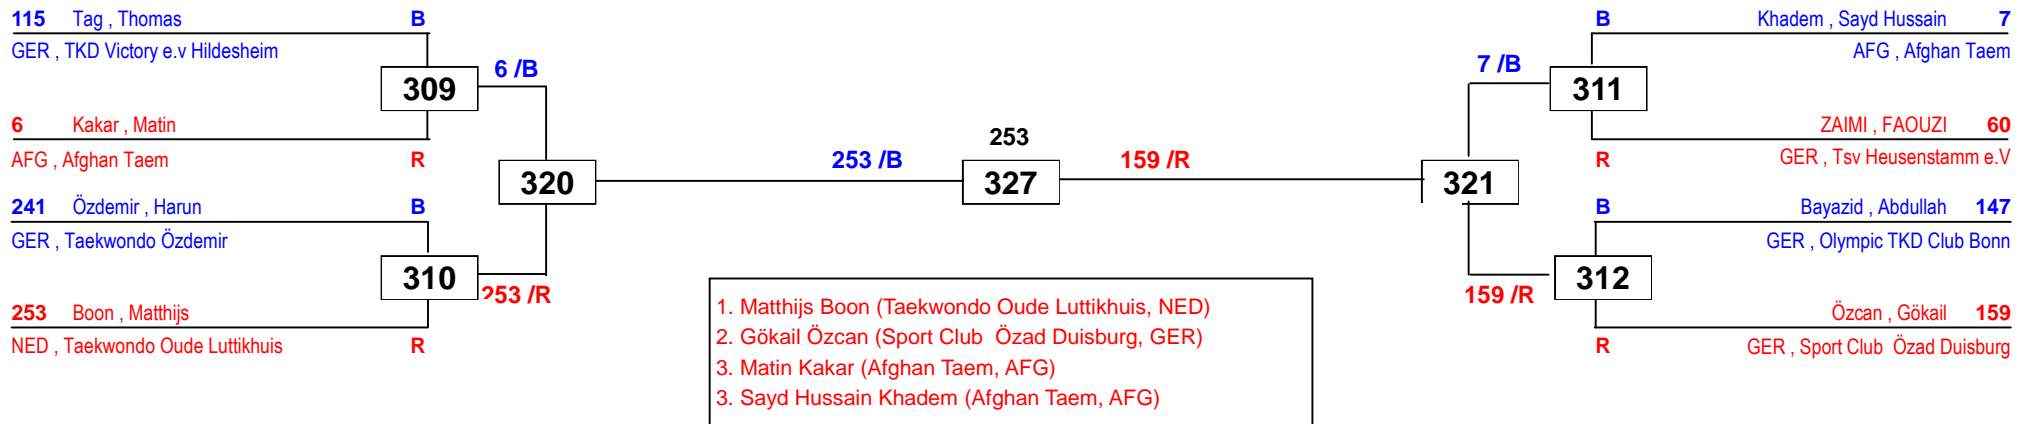

International Masters NRW

am 01.10.2016

H-63

Draw Sheet