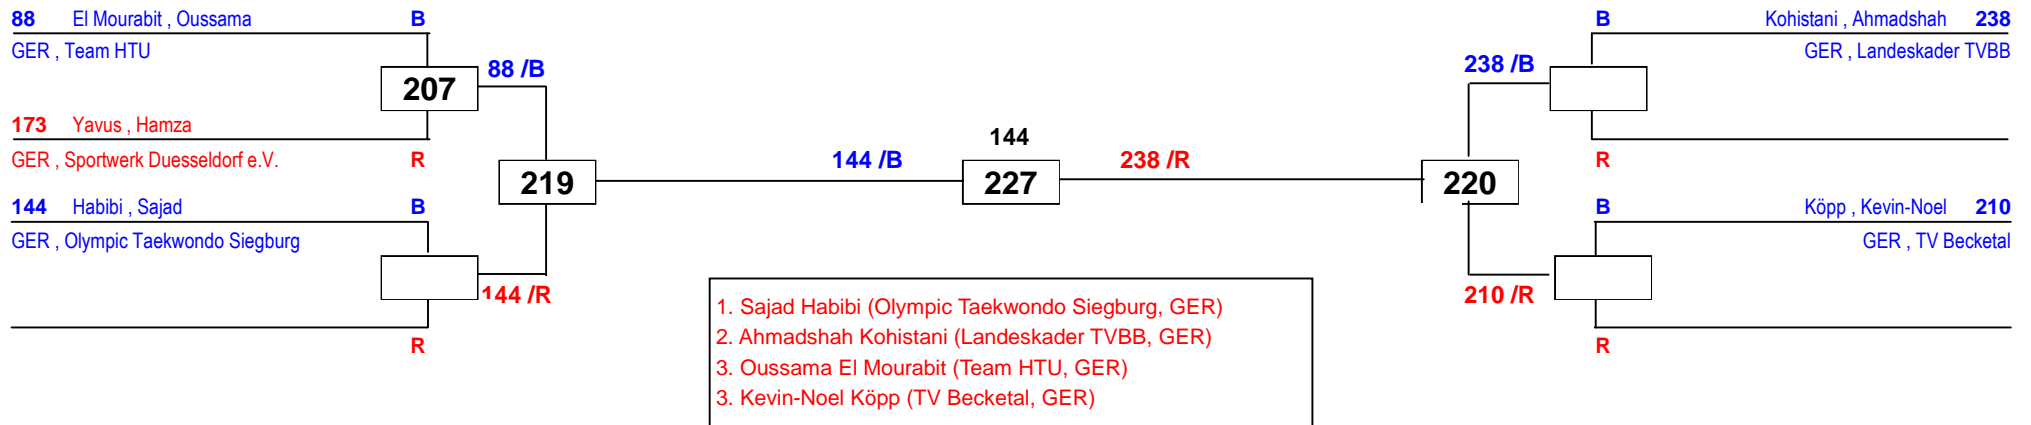

International Masters NRW

am 01.10.2016

J Am-55

Draw Sheet